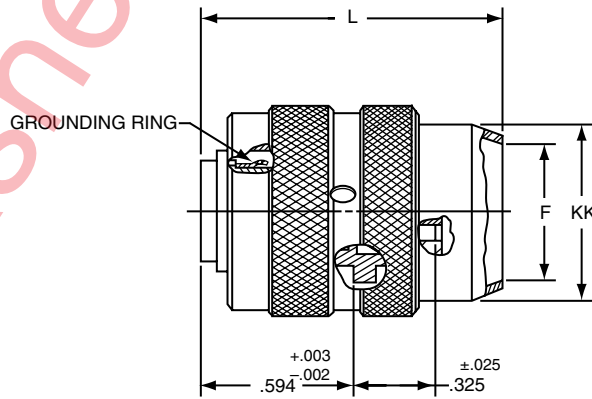

Military

MS Number	Service Class	Shell Size	Finish	Insert Arrg	Contact Style (P or S)	Alternate Position
MS27467	E	14	A	18	P	A

LJT06RE-XX-XXX (MS27467E)
 LJT06RT-XX-XXX (MS27467T)

VIEW D ENLARGED FOR COAXIAL USE ONLY

LJT06RP-XX-XXX (MS27467P)

Shell Size	F Dia. ±.010	L Max.	Q Max.	V Thread Class 2A (Plated)	KK Dia. Max.
9	.444	1.531	.844	.4375-28 UNEF	.608
11	.528	1.531	.969	.5625-24 UNEF	.734
13	.683	1.531	1.141	.6875-24 UNEF	.858
15	.808	1.531	1.266	.8125-20 UNEF	.984
17	.909	1.531	1.391	.9375-20 UNEF	1.110
19	1.034	1.531	1.500	1.0625-18 UNEF	1.234
21	1.159	1.625	1.625	1.1875-18 UNEF	1.360
23	1.284	1.625	1.750	1.3125-18 UNEF	1.484
25	1.409	1.625	1.875	1.4375-18 UNEF	1.610