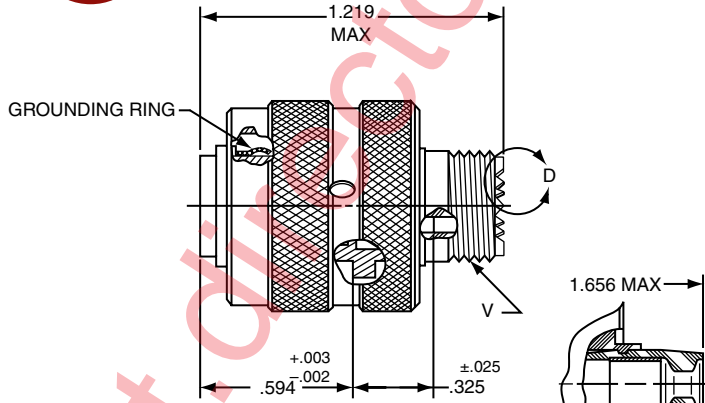

- 26500
- Pyle

- 5015
- Crimp Rear Release
- Matrix

- 22992
- Class I

- Back-Shells

- Options
- Others

PART # Part number reference. To complete, see how to order pages 62-66.
Commercial

Connector Type	Shell Style	Service Class	Shell Size & Insert Arrg	Contact Type	Alternate Position	Special Variations
LJT	06	RE	22-2	P	A	(XXX)

Military

MS Number	Service Class	Shell Size	Finish	Insert Arrg	Contact Style (P or S)	Alternate Position
MS27467	E	14	A	18	P	A

LJT06RE-XX-XXX (MS27467E)
 LJT06RT-XX-XXX (MS27467T)

VIEW D ENLARGED FOR COAXIAL USE ONLY

LJT06RP-XX-XXX (MS27467P)

Shell Size	F Dia. ±.010	L Max.	Q Max.	V Thread Class 2A (Plated)	KK Dia. Max.
9	.444	1.531	.844	.4375-28 UNEF	.608
11	.528	1.531	.969	.5625-24 UNEF	.734
13	.683	1.531	1.141	.6875-24 UNEF	.858
15	.808	1.531	1.266	.8125-20 UNEF	.984
17	.909	1.531	1.391	.9375-20 UNEF	1.110
19	1.034	1.531	1.500	1.0625-18 UNEF	1.234
21	1.159	1.625	1.625	1.1875-18 UNEF	1.360
23	1.284	1.625	1.750	1.3125-18 UNEF	1.484
25	1.409	1.625	1.875	1.4375-18 UNEF	1.610