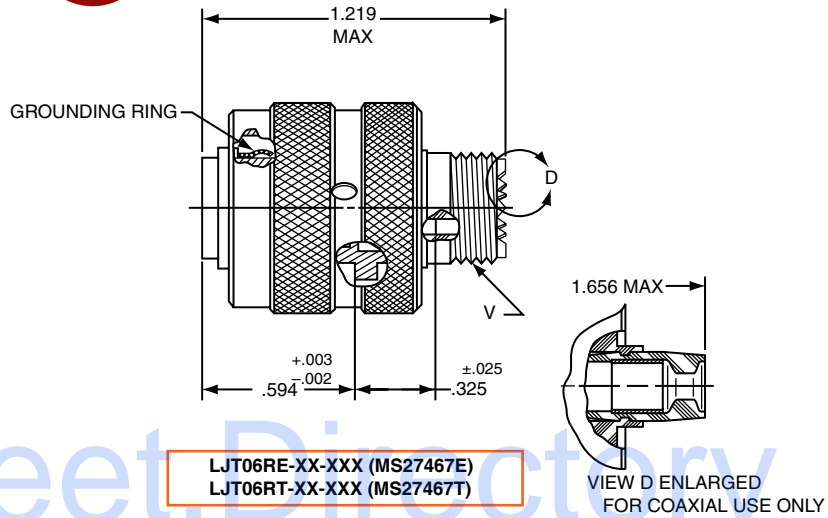

**PART #** Part number reference. To complete, see how to order pages 62-66.

Connector Type	Shell Style	Service Class	Shell Size & Insert Arrg	Contact Type	Alternate Position	Special Variations
LJT	06	RE	22-2	P	A	(XXX)

**Military**

MS Number	Service Class	Shell Size	Finish	Insert Arrg	Contact Style (P or S)	Alternate Position
MS27467	E	14	A	18	P	A

Shell Size	F Dia. ±.010	L Max.	Q Max.	V Thread Class 2A (Plated)	KK Dia. Max.
9	.444	1.531	.844	.4375-28 UNEF	.608
11	.528	1.531	.969	.5625-24 UNEF	.734
13	.683	1.531	1.141	.6875-24 UNEF	.858
15	.808	1.531	1.266	.8125-20 UNEF	.984
17	.909	1.531	1.391	.9375-20 UNEF	1.110
19	1.034	1.531	1.500	1.0625-18 UNEF	1.234
21	1.159	1.625	1.625	1.1875-18 UNEF	1.360
23	1.284	1.625	1.750	1.3125-18 UNEF	1.484
25	1.409	1.625	1.875	1.4375-18 UNEF	1.610

All dimensions for reference only.