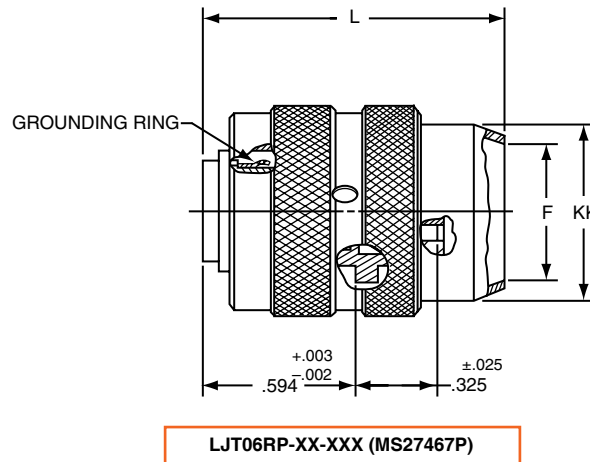

**PART #** Part number reference. To complete, see how to order pages 62-66.

Connector Type	Shell Style	Service Class	Shell Size & Insert Arrg	Contact Type	Alternate Position	Special Variations
LJT	06	RE	22-2	P	A	(XXX)

**Military**

MS Number	Service Class	Shell Size	Finish	Insert Arrg	Contact Style (P or S)	Alternate Position
MS27467	E	14	A	18	P	A

Shell Size	F Dia. ±.010	L Max.	Q Max.	V Thread Class 2A (Plated)	KK Dia. Max.
9	.444	1.531	.844	.4375-28 UNEF	.608
11	.528	1.531	.969	.5625-24 UNEF	.734
13	.683	1.531	1.141	.6875-24 UNEF	.858
15	.808	1.531	1.266	.8125-20 UNEF	.984
17	.909	1.531	1.391	.9375-20 UNEF	1.110
19	1.034	1.531	1.500	1.0625-18 UNEF	1.234
21	1.159	1.625	1.625	1.1875-18 UNEF	1.360
23	1.284	1.625	1.750	1.3125-18 UNEF	1.484
25	1.409	1.625	1.875	1.4375-18 UNEF	1.610

All dimensions for reference only.