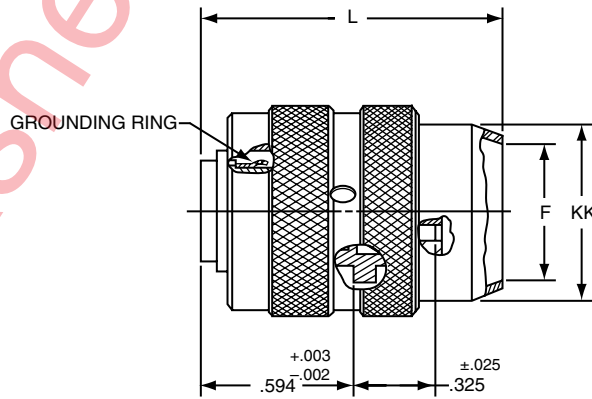

- 26500
- Pyle

- 5015
- Crimp Rear Release
- Matrix

- 22992
- Class I

- Back-Shells

- Options
- Others

PART # Part number reference. To complete, see how to order pages 62-66.
Commercial

Connector Type	Shell Style	Service Class	Shell Size & Insert Arrg	Contact Type	Alternate Position	Special Variations
LJT	06	RE	22-2	P	A	(XXX)

Military

MS Number	Service Class	Shell Size	Finish	Insert Arrg	Contact Style (P or S)	Alternate Position
MS27467	E	14	A	18	P	A

LJT06RE-XX-XXX (MS27467E)
 LJT06RT-XX-XXX (MS27467T)

VIEW D ENLARGED FOR COAXIAL USE ONLY

LJT06RP-XX-XXX (MS27467P)

Shell Size	F Dia. ±.010	L Max.	Q Max.	V Thread Class 2A (Plated)	KK Dia. Max.
9	.444	1.531	.844	.4375-28 UNEF	.608
11	.528	1.531	.969	.5625-24 UNEF	.734
13	.683	1.531	1.141	.6875-24 UNEF	.858
15	.808	1.531	1.266	.8125-20 UNEF	.984
17	.909	1.531	1.391	.9375-20 UNEF	1.110
19	1.034	1.531	1.500	1.0625-18 UNEF	1.234
21	1.159	1.625	1.625	1.1875-18 UNEF	1.360
23	1.284	1.625	1.750	1.3125-18 UNEF	1.484
25	1.409	1.625	1.875	1.4375-18 UNEF	1.610