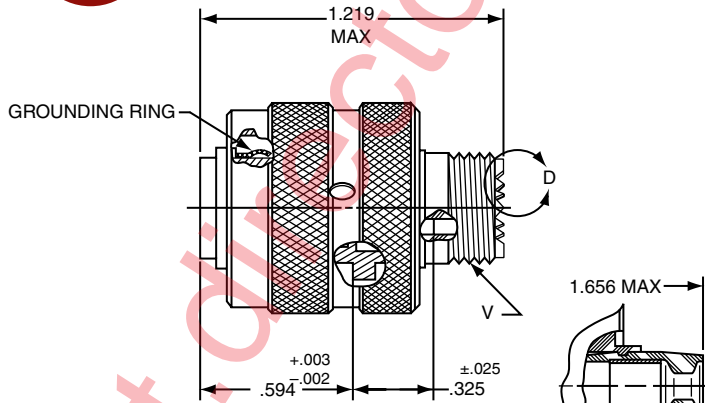

- 26500
- Pyle

- 5015
- Crimp Rear Release
- Matrix

- 22992
- Class I

- Back-Shells

- Options
- Others

PART # Part number reference. To complete, see how to order pages 62-66.
Commercial

Connector Type	Shell Style	Service Class	Shell Size & Insert Arrg	Contact Type	Alternate Position	Special Variations
LJT	06	RE	22-2	P	A	(XXX)

Military

MS Number	Service Class	Shell Size	Finish	Insert Arrg	Contact Style (P or S)	Alternate Position
MS27467	E	14	A	18	P	A

LJT06RE-XX-XXX (MS27467E)
 LJT06RT-XX-XXX (MS27467T)

VIEW D ENLARGED FOR COAXIAL USE ONLY

LJT06RP-XX-XXX (MS27467P)

Shell Size	F Dia. ±.010	L Max.	Q Max.	V Thread Class 2A (Plated)	KK Dia. Max.
9	.444	1.531	.844	.4375-28 UNEF	.608
11	.528	1.531	.969	.5625-24 UNEF	.734
13	.683	1.531	1.141	.6875-24 UNEF	.858
15	.808	1.531	1.266	.8125-20 UNEF	.984
17	.909	1.531	1.391	.9375-20 UNEF	1.110
19	1.034	1.531	1.500	1.0625-18 UNEF	1.234
21	1.159	1.625	1.625	1.1875-18 UNEF	1.360
23	1.284	1.625	1.750	1.3125-18 UNEF	1.484
25	1.409	1.625	1.875	1.4375-18 UNEF	1.610