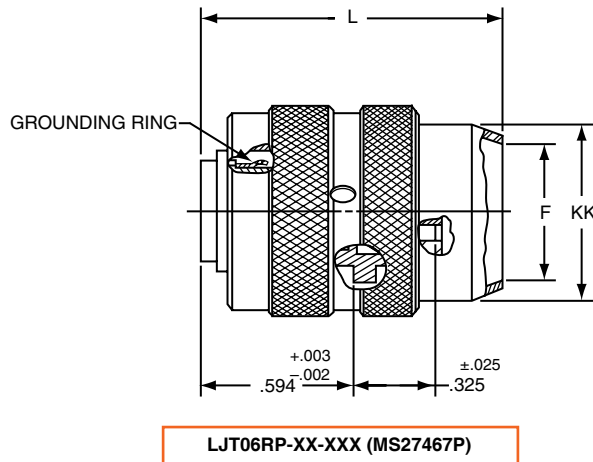

- 26500
- Pyle

- 5015
- Crimp Rear Release
- Matrix

- 22992
- Class I

- Back-Shells

- Options
- Others

PART # Part number reference. To complete, see how to order pages 62-66.

Connector Type	Shell Style	Service Class	Shell Size & Insert Arrg	Contact Type	Alternate Position	Special Variations
LJT	06	RE	22-2	P	A	(XXX)

Military

MS Number	Service Class	Shell Size	Finish	Insert Arrg	Contact Style (P or S)	Alternate Position
MS27467	E	14	A	18	P	A

Shell Size	F Dia. ±.010	L Max.	Q Max.	V Thread Class 2A (Plated)	KK Dia. Max.
9	.444	1.531	.844	.4375-28 UNEF	.608
11	.528	1.531	.969	.5625-24 UNEF	.734
13	.683	1.531	1.141	.6875-24 UNEF	.858
15	.808	1.531	1.266	.8125-20 UNEF	.984
17	.909	1.531	1.391	.9375-20 UNEF	1.110
19	1.034	1.531	1.500	1.0625-18 UNEF	1.234
21	1.159	1.625	1.625	1.1875-18 UNEF	1.360
23	1.284	1.625	1.750	1.3125-18 UNEF	1.484
25	1.409	1.625	1.875	1.4375-18 UNEF	1.610