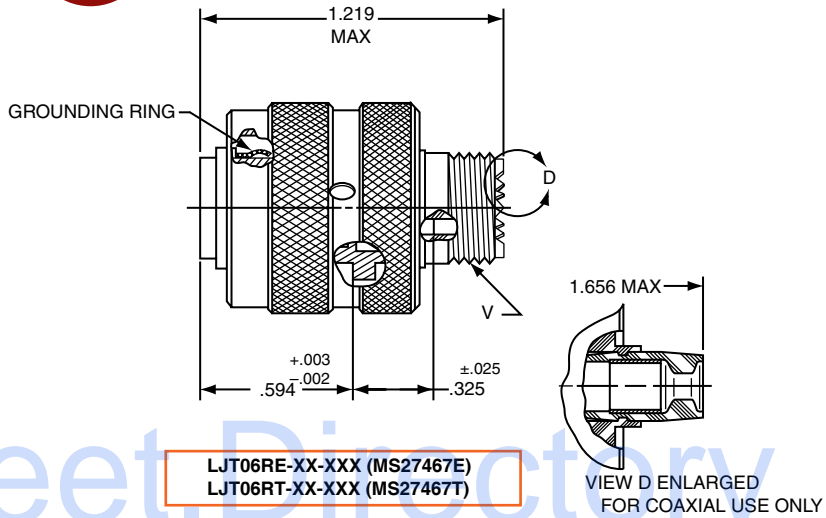

- 26500
- Pyle

- 5015
- Crimp Rear Release
- Matrix

- 22992
- Class I

- Back-Shells

- Options
- Others

PART # Part number reference. To complete, see how to order pages 62-66.

Connector Type	Shell Style	Service Class	Shell Size & Insert Arrg	Contact Type	Alternate Position	Special Variations
LJT	06	RE	22-2	P	A	(XXX)

Military

MS Number	Service Class	Shell Size	Finish	Insert Arrg	Contact Style (P or S)	Alternate Position
MS27467	E	14	A	18	P	A

Shell Size	F Dia. ±.010	L Max.	Q Max.	V Thread Class 2A (Plated)	KK Dia. Max.
9	.444	1.531	.844	.4375-28 UNEF	.608
11	.528	1.531	.969	.5625-24 UNEF	.734
13	.683	1.531	1.141	.6875-24 UNEF	.858
15	.808	1.531	1.266	.8125-20 UNEF	.984
17	.909	1.531	1.391	.9375-20 UNEF	1.110
19	1.034	1.531	1.500	1.0625-18 UNEF	1.234
21	1.159	1.625	1.625	1.1875-18 UNEF	1.360
23	1.284	1.625	1.750	1.3125-18 UNEF	1.484
25	1.409	1.625	1.875	1.4375-18 UNEF	1.610