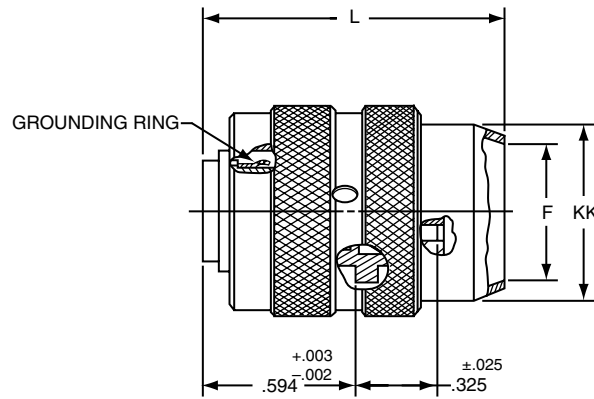

- 26500
- Pyle

- 5015
- Crimp Rear Release
- Matrix

- 22992
- Class I

- Back-Shells

- Options
- Others

PART # Part number reference. To complete, see how to order pages 62-66.

Connector Type	Shell Style	Service Class	Shell Size & Insert Arrg	Contact Type	Alternate Position	Special Variations
LJT	06	RE	22-2	P	A	(XXX)

Military

MS Number	Service Class	Shell Size	Finish	Insert Arrg	Contact Style (P or S)	Alternate Position
MS27467	E	14	A	18	P	A

LJT06RE-XX-XXX (MS27467E)
LJT06RT-XX-XXX (MS27467T)

VIEW D ENLARGED FOR COAXIAL USE ONLY

LJT06RP-XX-XXX (MS27467P)

Shell Size	F Dia. ±.010	L Max.	Q Max.	V Thread Class 2A (Plated)	KK Dia. Max.
9	.444	1.531	.844	.4375-28 UNEF	.608
11	.528	1.531	.969	.5625-24 UNEF	.734
13	.683	1.531	1.141	.6875-24 UNEF	.858
15	.808	1.531	1.266	.8125-20 UNEF	.984
17	.909	1.531	1.391	.9375-20 UNEF	1.110
19	1.034	1.531	1.500	1.0625-18 UNEF	1.234
21	1.159	1.625	1.625	1.1875-18 UNEF	1.360
23	1.284	1.625	1.750	1.3125-18 UNEF	1.484
25	1.409	1.625	1.875	1.4375-18 UNEF	1.610