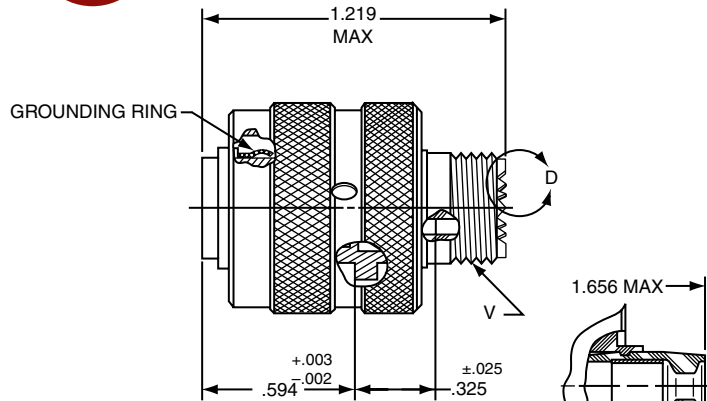

- 26500
- Pyle

- 5015
- Crimp Rear Release
- Matrix

- 22992
- Class I

- Back-Shells

- Options
- Others

PART # Part number reference. To complete, see how to order pages 62-66.

Connector Type	Shell Style	Service Class	Shell Size & Insert Arrg	Contact Type	Alternate Position	Special Variations
LJT	06	RE	22-2	P	A	(XXX)

Military

MS Number	Service Class	Shell Size	Finish	Insert Arrg	Contact Style (P or S)	Alternate Position
MS27467	E	14	A	18	P	A

LJT06RE-XX-XXX (MS27467E)
LJT06RT-XX-XXX (MS27467T)

VIEW D ENLARGED FOR COAXIAL USE ONLY

LJT06RP-XX-XXX (MS27467P)

Shell Size	F Dia. ±.010	L Max.	Q Max.	V Thread Class 2A (Plated)	KK Dia. Max.
9	.444	1.531	.844	.4375-28 UNEF	.608
11	.528	1.531	.969	.5625-24 UNEF	.734
13	.683	1.531	1.141	.6875-24 UNEF	.858
15	.808	1.531	1.266	.8125-20 UNEF	.984
17	.909	1.531	1.391	.9375-20 UNEF	1.110
19	1.034	1.531	1.500	1.0625-18 UNEF	1.234
21	1.159	1.625	1.625	1.1875-18 UNEF	1.360
23	1.284	1.625	1.750	1.3125-18 UNEF	1.484
25	1.409	1.625	1.875	1.4375-18 UNEF	1.610