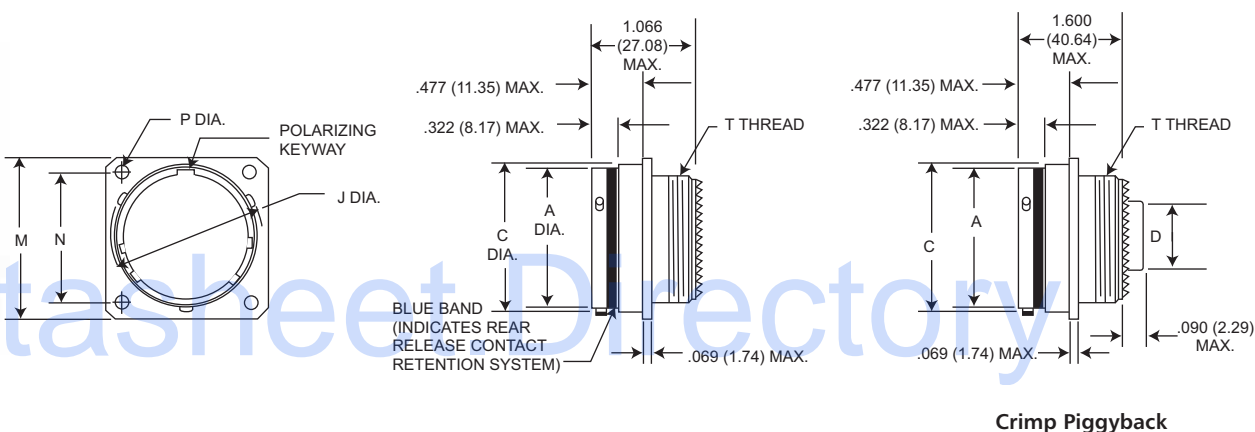

Shell Size	A Dia. Max.	C Dia. Max.	D Dia. Max.	G Dia. Max.	J Dia. Max.	M Max.	N T.P	P +.005 (0.13) -0.010 (0.25)	T Thread
8	.474 (12.04)	.547 (13.89)	.299 (7.59)	.562 (14.27)	.563 (14.30)	.828 (21.03)	.594 (15.09)	.125 (3.18)	.5625-24UNEF-2A
10	.591 (15.01)	.672 (17.06)	.427 (10.85)	.594 (15.08)	.680 (17.27)	.954 (24.23)	.719 (18.26)	.125 (3.18)	11/16-24UNEF-2A
12	.751 (19.08)	.844 (21.43)	.541 (13.74)	.720 (18.28)	.859 (21.82)	1.047 (26.59)	.812 (20.62)	.125 (3.18)	13/16-20UNEF-2A
14	.876 (22.25)	.969 (24.61)	.666 (16.92)	.844 (21.43)	.984 (24.99)	1.141 (28.98)	.906 (23.01)	.125 (3.18)	15/16-20UNEF-2A
16	1.001 (25.43)	1.094 (27.78)	.791 (20.09)	.969 (24.61)	1.108 (28.14)	1.234 (31.34)	.969 (24.61)	.125 (3.18)	1-1/16-18UNEF-2A
18	1.126 (28.60)	1.219 (30.96)	.880 (22.35)	1.063 (27.00)	1.233 (31.32)	1.328 (33.73)	1.062 (26.97)	.125 (3.18)	1-1/16-18UNEF-2A
20	1.251 (31.78)	1.344 (34.13)	1.005 (25.52)	1.188 (30.17)	1.358 (34.49)	1.453 (36.91)	1.156 (29.36)	.125 (3.18)	1-3/16-18UNEF-2A
22	1.376 (34.95)	1.469 (37.31)	1.130 (28.70)	1.313 (33.35)	1.483 (37.67)	1.578 (39.98)	1.250 (31.76)	.125 (3.18)	1-5/16-18UNEF-2A
24	1.501 (38.13)	1.594 (40.48)	1.255 (31.88)	1.438 (36.52)	1.610 (40.89)	1.703 (43.26)	1.375 (34.92)	.152 (3.86)	1-7/16-18UNEF-2A

Dimensions shown in inch (mm)
Specifications and dimensions subject to change

www.ittcannon.com