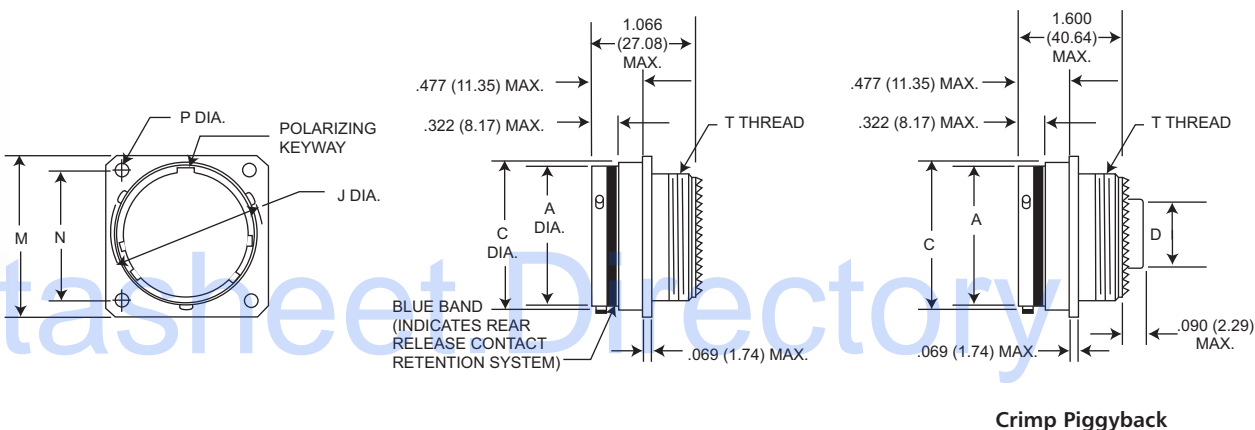

Shell Size	A Dia. Max.	C Dia. Max.	D Dia. Max.	G Dia. Max.	J Dia. Max.	M Max.	N T.P	P +.005 (0.13) -.010 (0.25)	T Thread
8	.474 (12.04)	.547 (13.89)	.299 (7.59)	.562 (14.27)	.563 (14.30)	.828 (21.03)	.594 (15.09)	.125 (3.18)	.5625-24UNEF-2A
10	.591 (15.01)	.672 (17.06)	.427 (10.85)	.594 (15.08)	.680 (17.27)	.954 (24.23)	.719 (18.26)	.125 (3.18)	11/16-24UNEF-2A
12	.751 (19.08)	.844 (21.43)	.541 (13.74)	.720 (13.28)	.859 (21.82)	1.047 (26.59)	.812 (20.62)	.125 (3.18)	13/16-20UNEF-2A
14	.876 (22.25)	.969 (24.61)	.666 (16.92)	.844 (21.43)	.984 (24.99)	1.141 (28.98)	.906 (23.01)	.125 (3.18)	15/16-20UNEF-2A
16	1.001 (25.43)	1.094 (27.78)	.791 (20.09)	.969 (24.61)	1.108 (28.14)	1.234 (31.34)	.969 (24.61)	.125 (3.18)	1-1/16-18UNEF-2A
18	1.126 (28.60)	1.219 (30.96)	.880 (22.35)	1.063 (27.00)	1.233 (31.32)	1.328 (33.73)	1.062 (26.97)	.125 (3.18)	1-1/16-18UNEF-2A
20	1.251 (31.78)	1.344 (34.13)	1.005 (25.52)	1.188 (30.17)	1.358 (34.49)	1.453 (36.91)	1.156 (27.36)	.125 (3.18)	1-3/16-18UNEF-2A
22	1.376 (34.95)	1.469 (37.31)	1.130 (28.70)	1.313 (33.35)	1.483 (37.67)	1.578 (39.08)	1.250 (31.76)	.125 (3.18)	1-5/16-18UNEF-2A
24	1.501 (38.13)	1.594 (40.48)	1.255 (31.88)	1.438 (36.52)	1.610 (40.89)	1.703 (43.26)	1.375 (34.92)	.152 (3.86)	1-7/16-18UNEF-2A

Dimensions shown in inch (mm)
Specifications and dimensions subject to change

www.ittcannon.com