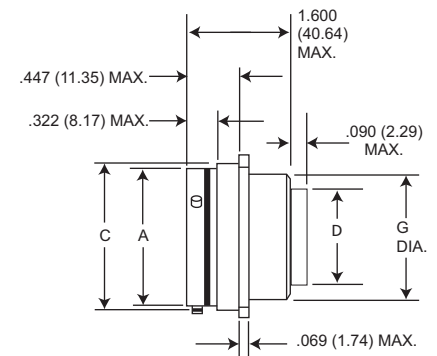

Box Mounting Receptacle (Back Panel, No Rear Threads)

TKJ5

Crimp Piggyback

Shell Size	A Dia. Max.	C Dia. Max.	D Dia. Max.	G Dia. Max.	J Dia. Max.	M Max.	N T.P	P +.005 (0.13) - .010 (0.25)
8	.474 (12.04)	.547 (13.89)	.299 (7.59)	.562 (14.27)	.563 (14.30)	.828 (21.03)	.594 (15.09)	.125 (3.18)
10	.591 (15.01)	.672 (17.06)	.427 (10.85)	.594 (15.08)	.680 (17.27)	.954 (24.23)	.719 (18.26)	.125 (3.18)
12	.751 (19.08)	.844 (21.43)	.541 (13.74)	.720 (18.28)	.859 (21.82)	1.047 (26.59)	.812 (20.62)	.125 (3.18)
14	.876 (22.25)	.969 (24.61)	.666 (16.92)	.844 (21.43)	.984 (24.99)	1.141 (28.98)	.906 (23.01)	.125 (3.18)
16	1.001 (25.42)	1.094 (27.78)	.791 (20.09)	.969 (24.61)	1.108 (28.14)	1.234 (31.24)	.969 (24.61)	.125 (3.18)
18	1.126 (28.60)	1.219 (30.96)	.880 (22.35)	1.063 (27.00)	1.233 (31.32)	1.328 (33.73)	1.062 (26.97)	.125 (3.18)
20	1.251 (31.77)	1.344 (34.13)	1.005 (25.52)	1.188 (30.17)	1.358 (34.49)	1.453 (36.91)	1.156 (29.36)	.125 (3.18)
22	1.376 (34.95)	1.469 (37.31)	1.130 (28.70)	1.313 (33.35)	1.483 (37.67)	1.578 (40.08)	1.250 (31.75)	.125 (3.18)
24	1.501 (38.13)	1.594 (40.48)	1.255 (31.88)	1.438 (36.52)	1.610 (40.89)	1.703 (43.66)	1.375 (34.92)	.152 (3.86)