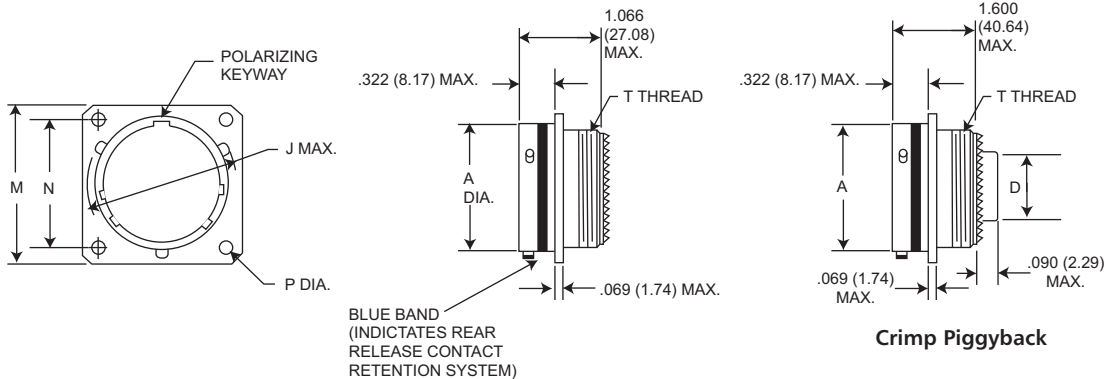

Wall Mounting Receptacle

TKJ0

Wall Mounting Receptacle (Back Panel)

TKJ3