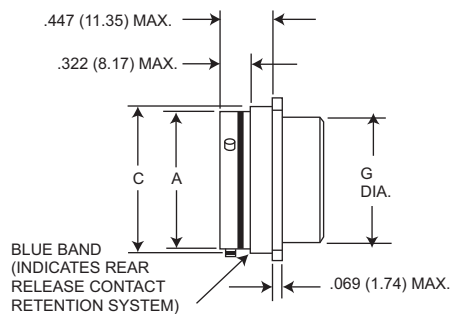

Box Mounting Receptacle (Back Panel, No Rear Threads)

TKJ5

Crimp Piggyback

Shell Size	A Dia. Max.	C Dia. Max.	D Dia. Max.	G Dia. Max.	J Dia. Max.	M Max.	N T.P	P +.005 (0.13) - .010 (0.25)
8	.474 (12.04)	.547 (13.89)	.299 (7.59)	.562 (14.27)	.563 (14.30)	.828 (21.03)	.594 (15.09)	.125 (3.18)
10	.591 (15.01)	.672 (17.06)	.427 (10.85)	.594 (15.08)	.680 (17.27)	.954 (24.23)	.719 (18.26)	.125 (3.18)
12	.751 (19.08)	.844 (21.43)	.541 (13.74)	.720 (18.28)	.859 (21.82)	1.047 (26.59)	.812 (20.62)	.125 (3.18)
14	.876 (22.25)	.969 (24.61)	.666 (16.92)	.844 (21.43)	.984 (24.99)	1.141 (28.98)	.906 (23.01)	.125 (3.18)
16	1.001 (25.42)	1.094 (27.78)	.791 (20.09)	.969 (24.61)	1.108 (28.14)	1.234 (31.24)	.969 (24.61)	.125 (3.18)
18	1.126 (28.60)	1.219 (30.96)	.880 (22.35)	1.063 (27.00)	1.233 (31.32)	1.328 (33.73)	1.062 (26.97)	.125 (3.18)
20	1.251 (31.77)	1.344 (34.13)	1.005 (25.52)	1.188 (30.17)	1.358 (34.49)	1.453 (36.91)	1.156 (29.36)	.125 (3.18)
22	1.376 (34.95)	1.469 (37.31)	1.130 (28.70)	1.313 (33.35)	1.483 (37.67)	1.578 (40.08)	1.250 (31.75)	.125 (3.18)
24	1.501 (38.13)	1.594 (40.48)	1.255 (31.88)	1.438 (36.52)	1.610 (40.89)	1.703 (43.66)	1.375 (34.92)	.152 (3.86)