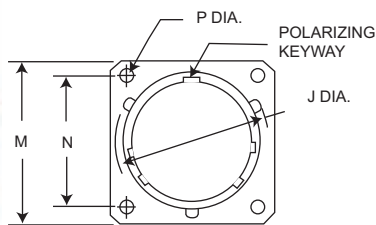

Box Mounting Receptacle (Back Panel, No Rear Threads)

TKJ5

Crimp Piggyback

Shell Size	A Dia. Max.	C Dia. Max.	D Dia. Max.	G Dia. Max.	J Dia. Max.	M Max.	N T.P	P +.005 (0.13) - .010 (0.25)
8	.474 (12.04)	.547 (13.89)	.299 (7.59)	.562 (14.27)	.563 (14.30)	.828 (21.03)	.594 (15.09)	.125 (3.18)
10	.591 (15.01)	.672 (17.06)	.427 (10.85)	.594 (15.08)	.680 (17.27)	.954 (24.23)	.719 (18.26)	.125 (3.18)
12	.751 (19.08)	.844 (21.43)	.541 (13.74)	.720 (18.28)	.859 (21.82)	1.047 (26.59)	.812 (20.62)	.125 (3.18)
14	.876 (22.25)	.969 (24.61)	.666 (16.92)	.844 (21.43)	.984 (24.99)	1.141 (28.98)	.906 (23.01)	.125 (3.18)
16	1.001 (25.42)	1.094 (27.78)	.791 (20.09)	.969 (24.61)	1.108 (28.14)	1.234 (31.24)	.969 (24.61)	.125 (3.18)
18	1.126 (28.60)	1.219 (30.96)	.880 (22.35)	1.063 (27.00)	1.233 (31.32)	1.328 (33.73)	1.062 (26.97)	.125 (3.18)
20	1.251 (31.77)	1.344 (34.13)	1.005 (25.52)	1.188 (30.17)	1.358 (34.49)	1.453 (36.91)	1.156 (29.36)	.125 (3.18)
22	1.376 (34.95)	1.469 (37.31)	1.130 (28.70)	1.313 (33.35)	1.483 (37.67)	1.578 (40.08)	1.250 (31.75)	.125 (3.18)
24	1.501 (38.13)	1.594 (40.48)	1.255 (31.88)	1.438 (36.52)	1.610 (40.89)	1.703 (43.66)	1.375 (34.92)	.152 (3.86)