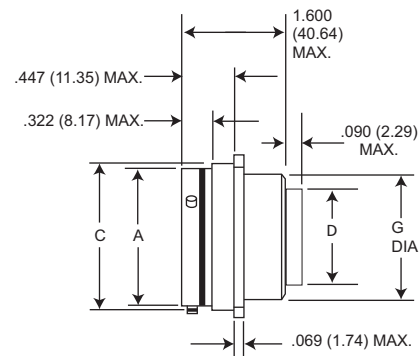

Box Mounting Receptacle (Back Panel, No Rear Threads)

TKJ5

Crimp Piggyback

Shell Size	A Dia. Max.	C Dia. Max.	D Dia. Max.	G Dia. Max.	J Dia. Max.	M Max.	N T.P	P +.005 (0.13) - .010 (0.25)
8	.474 (12.04)	.547 (13.89)	.299 (7.59)	.562 (14.27)	.563 (14.30)	.828 (21.03)	.594 (15.09)	.125 (3.18)
10	.591 (15.01)	.672 (17.06)	.427 (10.85)	.594 (15.08)	.680 (17.27)	.954 (24.23)	.719 (18.26)	.125 (3.18)
12	.751 (19.08)	.844 (21.43)	.541 (13.74)	.720 (18.28)	.859 (21.82)	1.047 (26.59)	.812 (20.62)	.125 (3.18)
14	.876 (22.25)	.969 (24.61)	.666 (16.92)	.844 (21.43)	.984 (24.99)	1.141 (28.98)	.906 (23.01)	.125 (3.18)
16	1.001 (25.42)	1.094 (27.78)	.791 (20.09)	.969 (24.61)	1.108 (28.14)	1.234 (31.24)	.969 (24.61)	.125 (3.18)
18	1.126 (28.60)	1.219 (30.96)	.880 (22.35)	1.063 (27.00)	1.233 (31.32)	1.328 (33.73)	1.062 (26.97)	.125 (3.18)
20	1.251 (31.77)	1.344 (34.13)	1.005 (25.52)	1.188 (30.17)	1.358 (34.49)	1.453 (36.91)	1.156 (29.36)	.125 (3.18)
22	1.376 (34.95)	1.469 (37.31)	1.130 (28.70)	1.313 (33.35)	1.483 (37.67)	1.578 (40.08)	1.250 (31.75)	.125 (3.18)
24	1.501 (38.13)	1.594 (40.48)	1.255 (31.88)	1.438 (36.52)	1.610 (40.89)	1.703 (43.66)	1.375 (34.92)	.152 (3.86)