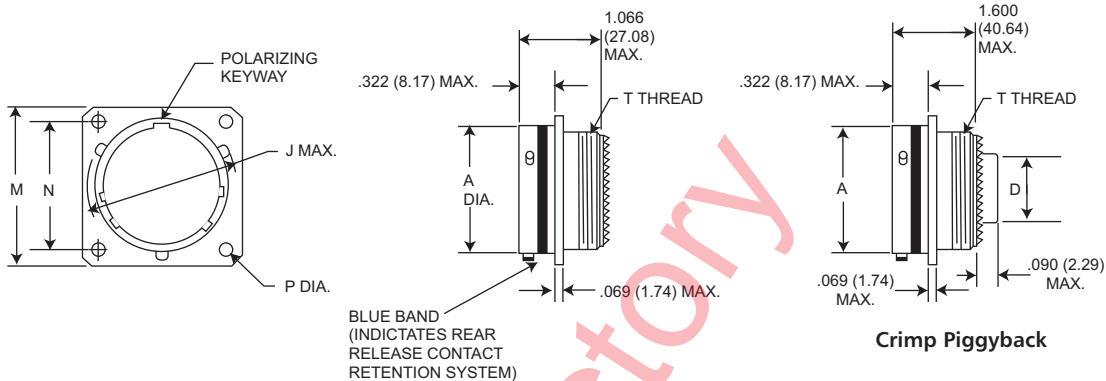

Wall Mounting Receptacle

TKJ0

Wall Mounting Receptacle (Back Panel)

TKJ3