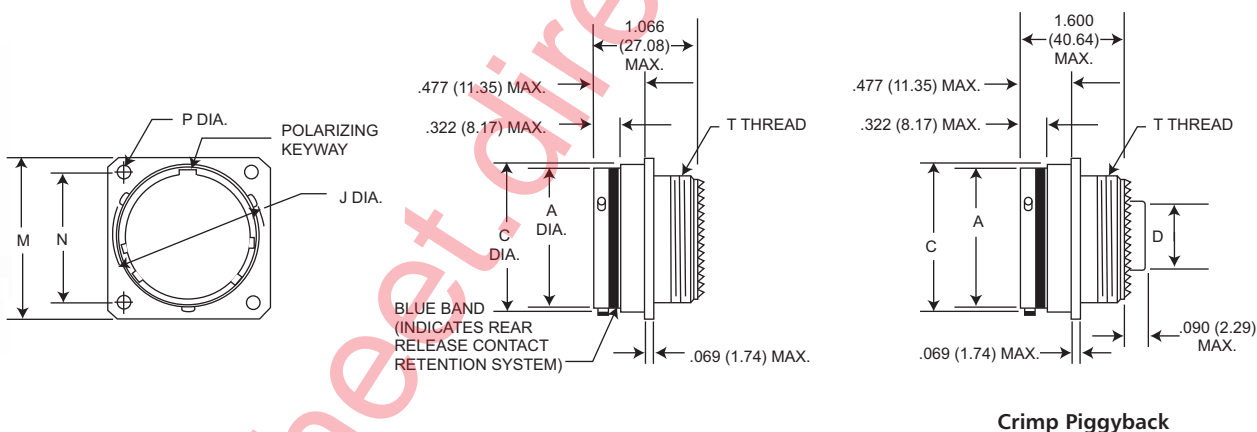

Shell Size	A Dia. Max.	C Dia. Max.	D Dia. Max.	G Dia. Max.	J Dia. Max.	M Max.	N T.P	P +.005 (0.13) -.010 (0.25)	T Thread
8	.474 (12.04)	.547 (13.89)	.299 (7.59)	.562 (14.27)	.563 (14.30)	.828 (21.03)	.594 (15.09)	.125 (3.18)	.5625-24UNEF-2A
10	.591 (15.01)	.672 (17.06)	.427 (10.85)	.594 (15.08)	.680 (17.27)	.954 (24.23)	.719 (18.26)	.125 (3.18)	11/16-24UNEF-2A
12	.751 (19.08)	.844 (21.43)	.541 (13.74)	.720 (18.28)	.859 (21.82)	1.047 (26.59)	.812 (20.62)	.125 (3.18)	13/16-20UNEF-2A
14	.876 (22.25)	.969 (24.61)	.666 (16.92)	.844 (21.43)	.984 (24.99)	1.141 (28.98)	.906 (23.01)	.125 (3.18)	15/16-20UNEF-2A
16	1.001 (25.43)	1.094 (27.78)	.791 (20.09)	.969 (24.61)	1.108 (28.14)	1.234 (31.34)	.969 (24.61)	.125 (3.18)	1-1/16-18UNEF-2A
18	1.126 (28.60)	1.219 (30.96)	.880 (22.35)	1.063 (27.00)	1.233 (31.32)	1.328 (33.73)	1.062 (26.97)	.125 (3.18)	1-1/16-18UNEF-2A
20	1.251 (31.78)	1.344 (34.13)	1.005 (25.52)	1.188 (30.17)	1.358 (34.49)	1.453 (36.91)	1.156 (27.36)	.125 (3.18)	1-3/16-18UNEF-2A
22	1.376 (34.95)	1.469 (37.31)	1.130 (28.70)	1.313 (33.35)	1.483 (37.67)	1.578 (39.08)	1.250 (31.76)	.125 (3.18)	1-5/16-18UNEF-2A
24	1.501 (38.13)	1.594 (40.48)	1.255 (31.88)	1.438 (36.52)	1.610 (40.89)	1.703 (43.26)	1.375 (34.92)	.152 (3.86)	1-7/16-18UNEF-2A

Dimensions shown in inch (mm)
Specifications and dimensions subject to change

www.ittcannon.com