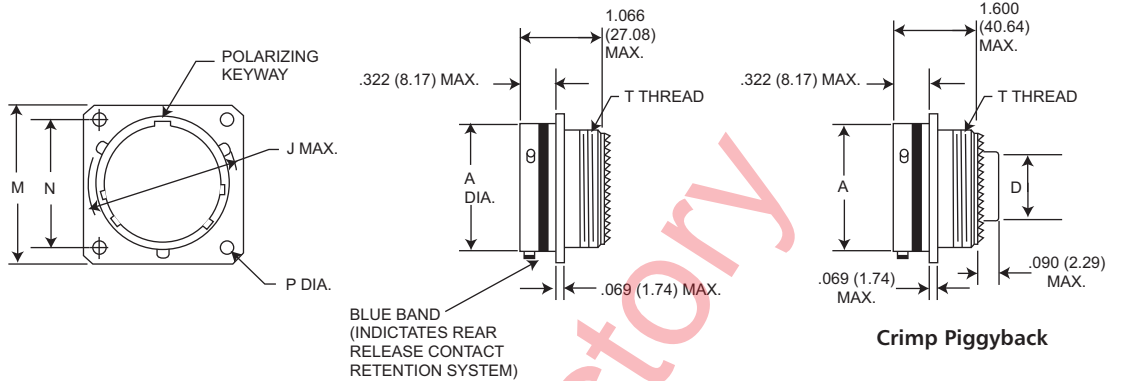

Wall Mounting Receptacle

TKJ0

Wall Mounting Receptacle (Back Panel)

TKJ3