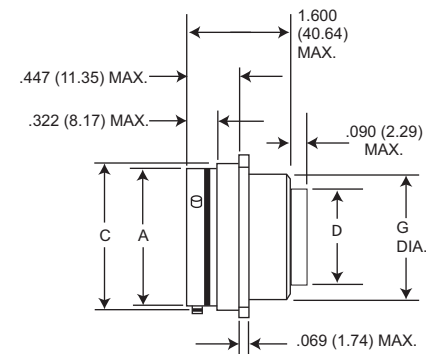

Box Mounting Receptacle (Back Panel, No Rear Threads)

TKJ5

Crimp Piggyback

Shell Size	A Dia. Max.	C Dia. Max.	D Dia. Max.	G Dia. Max.	J Dia. Max.	M Max.	N T.P	P +.005 (0.13) - .010 (0.25)
8	.474 (12.04)	.547 (13.89)	.299 (7.59)	.562 (14.27)	.563 (14.30)	.828 (21.03)	.594 (15.09)	.125 (3.18)
10	.591 (15.01)	.672 (17.06)	.427 (10.85)	.594 (15.08)	.680 (17.27)	.954 (24.23)	.719 (18.26)	.125 (3.18)
12	.751 (19.08)	.844 (21.43)	.541 (13.74)	.720 (18.28)	.859 (21.82)	1.047 (26.59)	.812 (20.62)	.125 (3.18)
14	.876 (22.25)	.969 (24.61)	.666 (16.92)	.844 (21.43)	.984 (24.99)	1.141 (28.98)	.906 (23.01)	.125 (3.18)
16	1.001 (25.42)	1.094 (27.78)	.791 (20.09)	.969 (24.61)	1.108 (28.14)	1.234 (31.24)	.969 (24.61)	.125 (3.18)
18	1.126 (28.60)	1.219 (30.96)	.880 (22.35)	1.063 (27.00)	1.233 (31.32)	1.328 (33.73)	1.062 (26.97)	.125 (3.18)
20	1.251 (31.77)	1.344 (34.13)	1.005 (25.52)	1.188 (30.17)	1.358 (34.49)	1.453 (36.91)	1.156 (29.36)	.125 (3.18)
22	1.376 (34.95)	1.469 (37.31)	1.130 (28.70)	1.313 (33.35)	1.483 (37.67)	1.578 (40.08)	1.250 (31.75)	.125 (3.18)
24	1.501 (38.13)	1.594 (40.48)	1.255 (31.88)	1.438 (36.52)	1.610 (40.89)	1.703 (43.66)	1.375 (34.92)	.152 (3.86)