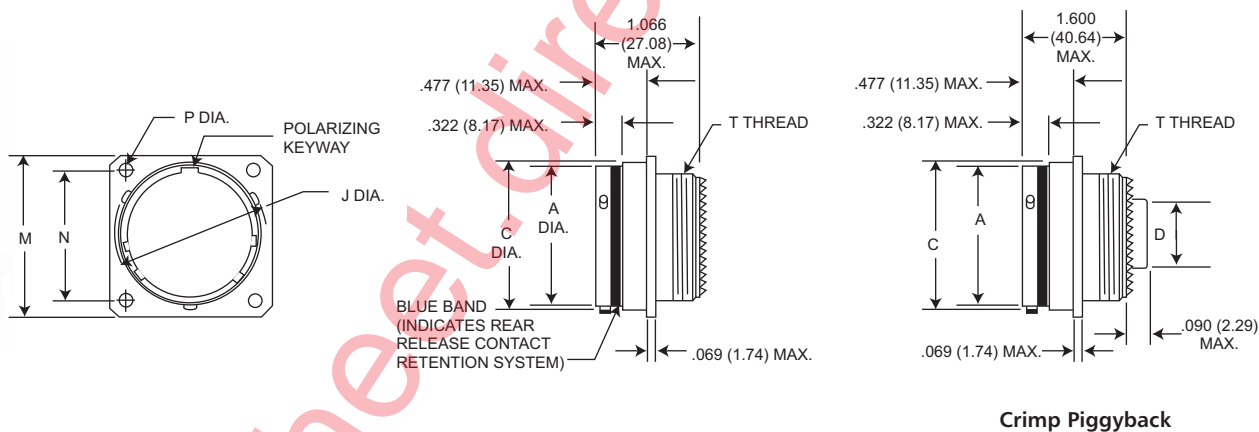

Shell Size	A Dia. Max.	C Dia. Max.	D Dia. Max.	G Dia. Max.	J Dia. Max.	M Max.	N T.P	P +.005 (0.13) -.010 (0.25)	T Thread
8	.474 (12.04)	.547 (13.89)	.299 (7.59)	.562 (14.27)	.563 (14.30)	.828 (21.03)	.594 (15.09)	.125 (3.18)	.5625-24UNEF-2A
10	.591 (15.01)	.672 (17.06)	.427 (10.85)	.594 (15.08)	.680 (17.27)	.954 (24.23)	.719 (18.26)	.125 (3.18)	11/16-24UNEF-2A
12	.751 (19.08)	.844 (21.43)	.541 (13.74)	.720 (18.28)	.859 (21.82)	1.047 (26.59)	.812 (20.62)	.125 (3.18)	13/16-20UNEF-2A
14	.876 (22.25)	.969 (24.61)	.666 (16.92)	.844 (21.43)	.984 (24.99)	1.141 (28.98)	.906 (23.01)	.125 (3.18)	15/16-20UNEF-2A
16	1.001 (25.43)	1.094 (27.78)	.791 (20.09)	.969 (24.61)	1.108 (28.14)	1.234 (31.34)	.969 (24.61)	.125 (3.18)	1-1/16-18UNEF-2A
18	1.126 (28.60)	1.219 (30.96)	.880 (22.35)	1.063 (27.00)	1.233 (31.32)	1.328 (33.73)	1.062 (26.97)	.125 (3.18)	1-1/16-18UNEF-2A
20	1.251 (31.78)	1.344 (34.13)	1.005 (25.52)	1.188 (30.17)	1.358 (34.49)	1.453 (36.91)	1.156 (27.36)	.125 (3.18)	1-3/16-18UNEF-2A
22	1.376 (34.95)	1.469 (37.31)	1.130 (28.70)	1.313 (33.35)	1.483 (37.67)	1.578 (39.08)	1.250 (31.76)	.125 (3.18)	1-5/16-18UNEF-2A
24	1.501 (38.13)	1.594 (40.48)	1.255 (31.88)	1.438 (36.52)	1.610 (40.89)	1.703 (43.26)	1.375 (34.92)	.152 (3.86)	1-7/16-18UNEF-2A

Dimensions shown in inch (mm)
Specifications and dimensions subject to change

www.ittcannon.com