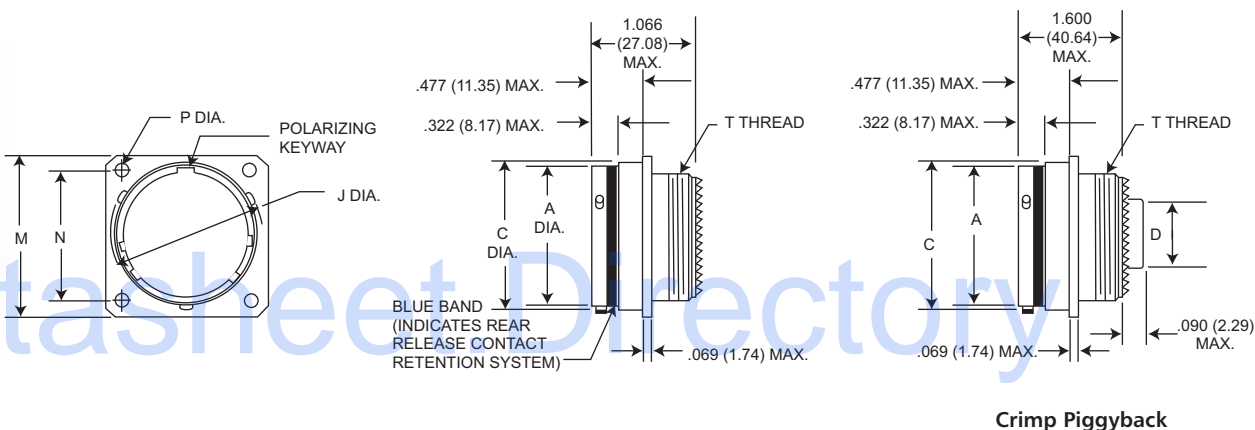

Shell Size	A Dia. Max.	C Dia. Max.	D Dia. Max.	G Dia. Max.	J Dia. Max.	M Max.	N T.P	P +.005 (0.13) -.010 (0.25)	T Thread
8	.474 (12.04)	.547 (13.89)	.299 (7.59)	.562 (14.27)	.563 (14.30)	.828 (21.03)	.594 (15.09)	.125 (3.18)	.5625-24UNEF-2A
10	.591 (15.01)	.672 (17.06)	.427 (10.85)	.594 (15.08)	.680 (17.27)	.954 (24.23)	.719 (18.26)	.125 (3.18)	11/16-24UNEF-2A
12	.751 (19.08)	.844 (21.43)	.541 (13.74)	.720 (18.28)	.859 (21.82)	1.047 (26.59)	.812 (20.62)	.125 (3.18)	13/16-20UNEF-2A
14	.876 (22.25)	.969 (24.61)	.666 (16.92)	.844 (21.43)	.984 (24.99)	1.141 (28.98)	.906 (23.01)	.125 (3.18)	15/16-20UNEF-2A
16	1.001 (25.43)	1.094 (27.78)	.791 (20.09)	.969 (24.61)	1.108 (28.14)	1.234 (31.34)	.969 (24.61)	.125 (3.18)	1-1/16-18UNEF-2A
18	1.126 (28.60)	1.219 (30.96)	.880 (22.35)	1.063 (27.00)	1.233 (31.32)	1.328 (33.73)	1.062 (26.97)	.125 (3.18)	1-1/16-18UNEF-2A
20	1.251 (31.78)	1.344 (34.13)	1.005 (25.52)	1.188 (30.17)	1.358 (34.49)	1.453 (36.91)	1.156 (27.36)	.125 (3.18)	1-3/16-18UNEF-2A
22	1.376 (34.95)	1.469 (37.31)	1.130 (28.70)	1.313 (33.35)	1.483 (37.67)	1.578 (39.08)	1.250 (31.76)	.125 (3.18)	1-5/16-18UNEF-2A
24	1.501 (38.13)	1.594 (40.48)	1.255 (31.88)	1.438 (36.52)	1.610 (40.89)	1.703 (43.26)	1.375 (34.92)	.152 (3.86)	1-7/16-18UNEF-2A

Dimensions shown in inch (mm)
Specifications and dimensions subject to change

www.ittcannon.com