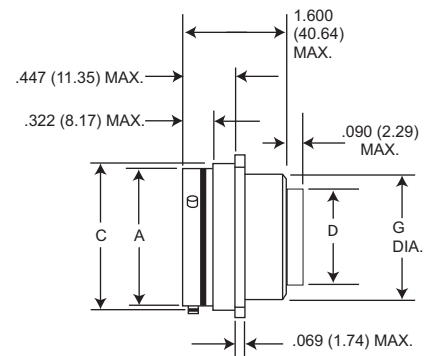

Box Mounting Receptacle (Back Panel, No Rear Threads)

TKJ5

Crimp Piggyback

Shell Size	A Dia. Max.	C Dia. Max.	D Dia. Max.	G Dia. Max.	J Dia. Max.	M Max.	N T.P	P +.005 (0.13) - .010 (0.25)
8	.474 (12.04)	.547 (13.89)	.299 (7.59)	.562 (14.27)	.563 (14.30)	.828 (21.03)	.594 (15.09)	.125 (3.18)
10	.591 (15.01)	.672 (17.06)	.427 (10.85)	.594 (15.08)	.680 (17.27)	.954 (24.23)	.719 (18.26)	.125 (3.18)
12	.751 (19.08)	.844 (21.43)	.541 (13.74)	.720 (18.28)	.859 (21.82)	1.047 (26.59)	.812 (20.62)	.125 (3.18)
14	.876 (22.25)	.969 (24.61)	.666 (16.92)	.844 (21.43)	.984 (24.99)	1.141 (28.98)	.906 (23.01)	.125 (3.18)
16	1.001 (25.42)	1.094 (27.78)	.791 (20.09)	.969 (24.61)	1.108 (28.14)	1.234 (31.24)	.969 (24.61)	.125 (3.18)
18	1.126 (28.60)	1.219 (30.96)	.880 (22.35)	1.063 (27.00)	1.233 (31.32)	1.328 (33.73)	1.062 (26.97)	.125 (3.18)
20	1.251 (31.77)	1.344 (34.13)	1.005 (25.52)	1.188 (30.17)	1.358 (34.49)	1.453 (36.91)	1.156 (29.36)	.125 (3.18)
22	1.376 (34.95)	1.469 (37.31)	1.130 (28.70)	1.313 (33.35)	1.483 (37.67)	1.578 (40.08)	1.250 (31.75)	.125 (3.18)
24	1.501 (38.13)	1.594 (40.48)	1.255 (31.88)	1.438 (36.52)	1.610 (40.89)	1.703 (43.66)	1.375 (34.92)	.152 (3.86)