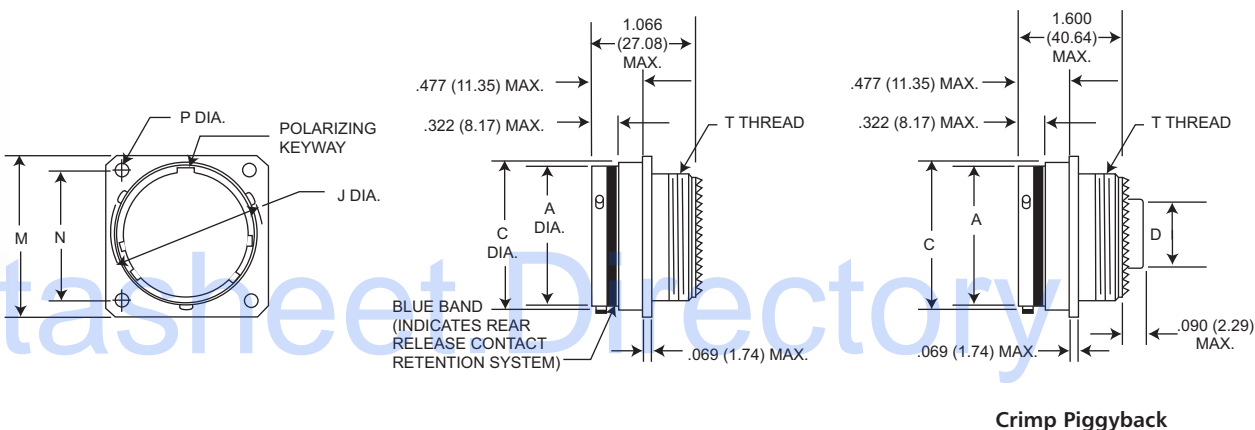

Shell Size	A Dia. Max.	C Dia. Max.	D Dia. Max.	G Dia. Max.	J Dia. Max.	M Max.	N T.P	P +.005 (0.13) -0.010 (0.25)	T Thread
8	.474 (12.04)	.547 (13.89)	.299 (7.59)	.562 (14.27)	.563 (14.30)	.828 (21.03)	.594 (15.09)	.125 (3.18)	.5625-24UNEF-2A
10	.591 (15.01)	.672 (17.06)	.427 (10.85)	.594 (15.08)	.680 (17.27)	.954 (24.23)	.719 (18.26)	.125 (3.18)	11/16-24UNEF-2A
12	.751 (19.08)	.844 (21.43)	.541 (13.74)	.720 (13.28)	.859 (21.82)	1.047 (26.59)	.812 (20.62)	.125 (3.18)	13/16-20UNEF-2A
14	.876 (22.25)	.969 (24.61)	.666 (16.92)	.844 (21.43)	.984 (24.99)	1.141 (28.98)	.906 (23.01)	.125 (3.18)	15/16-20UNEF-2A
16	1.001 (25.43)	1.094 (27.78)	.791 (20.09)	.969 (24.61)	1.108 (28.14)	1.234 (31.34)	.969 (24.61)	.125 (3.18)	1-1/16-18UNEF-2A
18	1.126 (28.60)	1.219 (30.96)	.880 (22.35)	1.063 (27.00)	1.233 (31.32)	1.328 (33.73)	1.062 (26.97)	.125 (3.18)	1-1/16-18UNEF-2A
20	1.251 (31.78)	1.344 (34.13)	1.005 (25.52)	1.188 (30.17)	1.358 (34.49)	1.453 (36.91)	1.156 (27.36)	.125 (3.18)	1-3/16-18UNEF-2A
22	1.376 (34.95)	1.469 (37.31)	1.130 (28.70)	1.313 (33.35)	1.483 (37.67)	1.578 (39.08)	1.250 (31.76)	.125 (3.18)	1-5/16-18UNEF-2A
24	1.501 (38.13)	1.594 (40.48)	1.255 (31.88)	1.438 (36.52)	1.610 (40.89)	1.703 (43.26)	1.375 (34.92)	.152 (3.86)	1-7/16-18UNEF-2A

Dimensions shown in inch (mm)
Specifications and dimensions subject to change

www.ittcannon.com