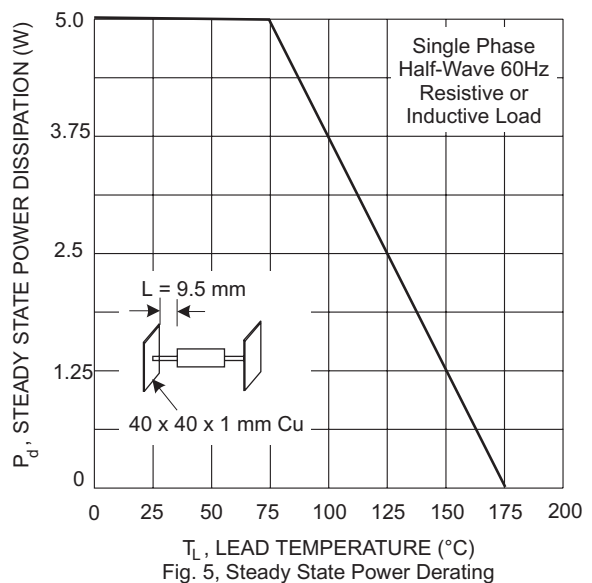

- Note: 1. Non-repetitive current pulse, per Figure 3 and derated above  $T_A = 25^{\circ}C$  per Figure 2  
 2. Mounted on 40mm<sup>2</sup> copper pad  
 3. 8.3ms single half sine-wave duty cycle = 4 pulses per minutes maximum  
 4. Lead temperature at  $75^{\circ}C = T_L$   
 5. Peak pulse power waveform is 10/1000 $\mu$ S

Fig. 1 Pulse Waveform

Fig. 2 Typical Junction Capacitance

Fig. 3 Pulse Rating Curve

Fig. 4 Pulse Derating Curve

Fig. 5, Steady State Power Derating