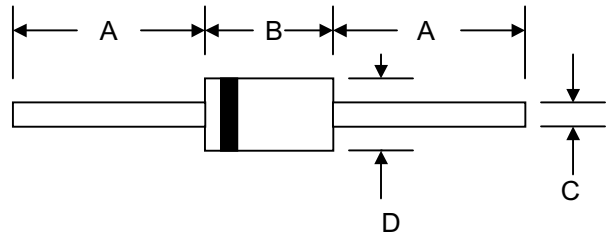

**Features**

- Glass Passivated Die Construction
- 600W Peak Pulse Power Dissipation
- 6.8V – 440V Standoff Voltage
- Uni- and Bi-Directional Versions Available
- Excellent Clamping Capability
- Fast Response Time
- Plastic Case Material has UL Flammability Classification Rating 94V-O
- UL Recognized File # E224235
- Green Products in Compliance with the RoHS Directive

**Mechanical Data**

- Case: JEDEC DO-15 Low Profile Molded Plastic
- Terminals: Axial Leads, Solderable per MIL-STD-202, Method 208
- Polarity: Cathode Band or Cathode Notch
- Marking:  
Unidirectional – Device Code and Cathode Band  
Bidirectional – Device Code Only
- Weight: 0.40 grams (approx.)

“C” Suffix Designates Bi-directional Devices  
 “A” Suffix Designates 5% Tolerance Devices  
 No Suffix Designates 10% Tolerance Devices

**Maximum Ratings and Electrical Characteristics** @ $T_A=25^{\circ}C$  unless otherwise specified

- Note: 1. Non-repetitive current pulse, per Figure 3 and derated above  $T_A = 25^{\circ}C$  per Figure 2  
 2. Mounted on 40mm<sup>2</sup> copper pad  
 3. 8.3ms single half sine-wave duty cycle = 4 pulses per minutes maximum  
 4. Lead temperature at  $75^{\circ}C = T_L$   
 5. Peak pulse power waveform is 10/1000 $\mu$ S