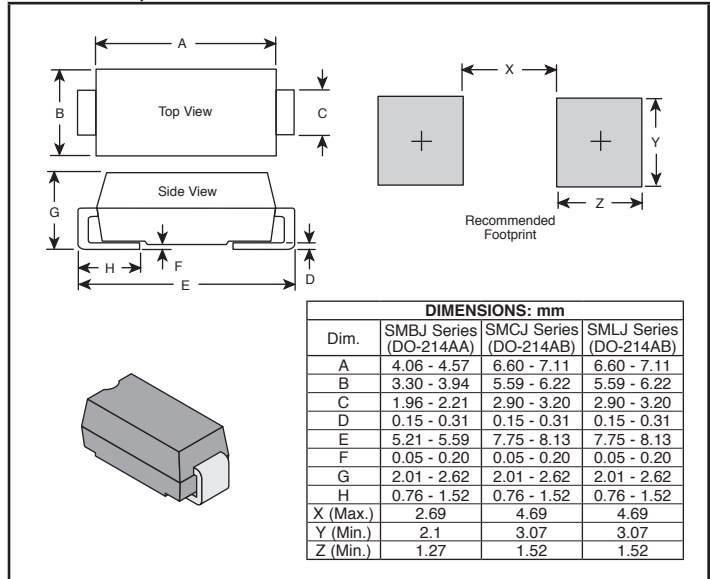

**Applications:**

- IEC 61000-4-2 ESD (Min. Level 4)
- IEC 61000-4-4 EFT
- IEC 61000-4-5 Surge

This page of product is RoHS compliant.

**SMBJ SERIES (CONT.)**

MOUSER STOCK NO.	Bourns Part No.	Device Type	Breakdown V <sub>BR</sub> (Volts)		V <sub>RRM</sub> (Volts)	V <sub>RSM</sub> (Volts)	Price Each			
			Min.	Max.			1	10	100	1000
652-SMBJ9.0CA	SMBJ9.0CA	B	10.0	11.5	9.0	15.4	.42	.279	.156	.113
652-SMBJ10CA	SMBJ10CA	B	11.1	12.8	10	17.0	.42	.279	.156	.113
652-SMBJ11CA	SMBJ11CA	B	12.2	14.4	11	18.2	.42	.279	.156	.113
652-SMBJ12CA	SMBJ12CA	B	13.3	15.3	12	19.9	.42	.279	.156	.113
652-SMBJ13CA	SMBJ13CA	B	14.4	16.5	13	21.5	.42	.279	.156	.113
652-SMBJ14CA	SMBJ14CA	B	15.6	17.9	14	23.2	.42	.279	.156	.113
652-SMBJ15CA	SMBJ15CA	B	16.7	19.2	15	24.4	.42	.279	.156	.113
652-SMBJ16CA	SMBJ16CA	B	17.8	20.5	16	26.0	.42	.279	.156	.113
652-SMBJ17CA	SMBJ17CA	B	18.9	21.7	17	27.6	.42	.279	.156	.113
652-SMBJ18CA	SMBJ18CA	B	20.0	23.3	18	29.2	.42	.279	.156	.113
652-SMBJ20CA	SMBJ20CA	B	22.2	25.5	20	32.4	.42	.279	.156	.113
652-SMBJ22CA	SMBJ22CA	B	24.4	28.0	22	35.5	.42	.279	.156	.113
652-SMBJ24CA	SMBJ24CA	B	26.7	30.7	24	38.9	.42	.279	.156	.113
652-SMBJ26CA	SMBJ26CA	B	28.9	32.2	26	42.1	.42	.279	.156	.113
652-SMBJ28CA	SMBJ28CA	B	31.1	35.8	28	45.4	.42	.279	.156	.113
652-SMBJ30CA	SMBJ30CA	B	33.3	38.3	30	48.4	.42	.279	.156	.113
652-SMBJ33CA	SMBJ33CA	B	36.7	42.2	33	53.3	.42	.279	.156	.113
652-SMBJ36CA	SMBJ36CA	B	40	46.0	36	58.1	.42	.279	.156	.113
652-SMBJ40CA	SMBJ40CA	B	44.4	51.1	40	64.5	.42	.279	.156	.113
652-SMBJ43CA	SMBJ43CA	B	47.8	54.9	43	69.4	.42	.279	.156	.113
652-SMBJ45CA	SMBJ45CA	B	50	57.5	45	72.7	.42	.279	.156	.113
652-SMBJ48CA	SMBJ48CA	B	53.3	61.3	48	77.4	.42	.279	.156	.113
652-SMBJ51CA	SMBJ51CA	B	56.7	65.2	51	82.4	.42	.279	.156	.113
652-SMBJ54CA	SMBJ54CA	B	60	69	54	87.1	.42	.279	.156	.113
652-SMBJ58CA	SMBJ58CA	B	64.4	74.6	58	93.6	.42	.279	.156	.113
652-SMBJ60CA	SMBJ60CA	B	66.7	76.7	60	96.8	.42	.279	.156	.113
652-SMBJ64CA	SMBJ64CA	B	71.1	81.8	64	103	.42	.279	.156	.113
652-SMBJ70CA	SMBJ70CA	B	77.8	89.5	70	113	.42	.279	.156	.113
652-SMBJ75CA	SMBJ75CA	B	83.3	95.8	75	121	.42	.279	.156	.113
652-SMBJ78CA	SMBJ78CA	B	86.7	99.7	78	126	.42	.279	.156	.113
652-SMBJ85CA	SMBJ85CA	B	94.4	109	85	137	.42	.279	.156	.113
652-SMBJ90CA	SMBJ90CA	B	100	116	90	146	.42	.279	.156	.113
652-SMBJ100CA	SMBJ100CA	B	111	128	100	162	.43	.288	.161	.117
652-SMBJ110CA	SMBJ110CA	B	122	140	110	177	.43	.288	.161	.117
652-SMBJ120CA	SMBJ120CA	B	133	153	120	193	.43	.288	.161	.117
652-SMBJ130CA	SMBJ130CA	B	144	165	130	209	.43	.288	.161	.117
652-SMBJ150CA	SMBJ150CA	B	167	192	150	243	.43	.288	.161	.117
652-SMBJ170CA	SMBJ170CA	B	189	218	170	275	.43	.288	.161	.117