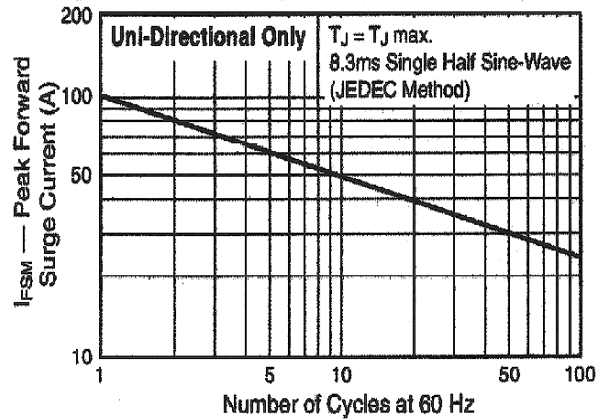

## RATING AND CHARACTERISTIC CURVES P6KE SERIES

**Fig. 1 – Peak Pulse Power Rating Curve**

**Fig. 2 – Pulse Derating Curve**

**Fig. 3 – Pulse Waveform**

**Fig. 4 – Typ. Junction Capacitance Uni-Directional**

**Fig. 5 – Steady State Power Derating Curve**

**Fig. 6 - Max. Non-Repetitive Forward Surge Current**