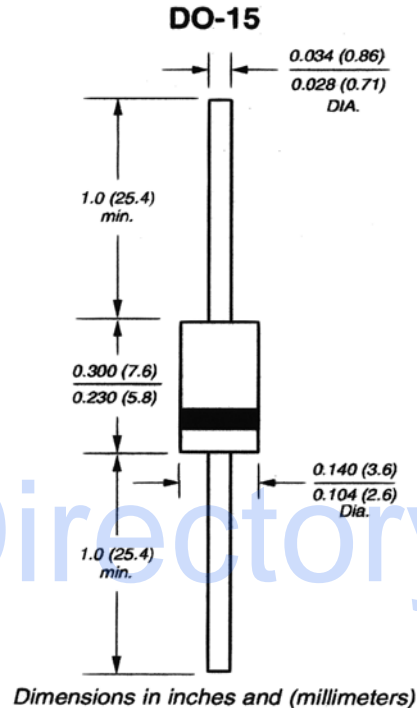

#### MECHANICAL DATA

Case: JEDEC DO-15 Molded plastic  
 Terminals: Plated Axial leads, solderable per MIL-STD-750, Method 2026  
 Polarity: Color band denoted positive end (cathode) except Bipolar  
 Mounting Position: Any  
 Weight: 0.015 ounces, 0.4 grams

**NOTES:**

1. Non-repetitive current pulse, per Fig.3 and derated above Ta=25 °C per Fig.2.
2. Mounted on Copper Pad area of 1.6x1.6" (40x40mm) per Fig.5.
3. 8.3ms single half sine-wave, or equivalent square wave, Duty cycle=4 pulses per minutes maximum.