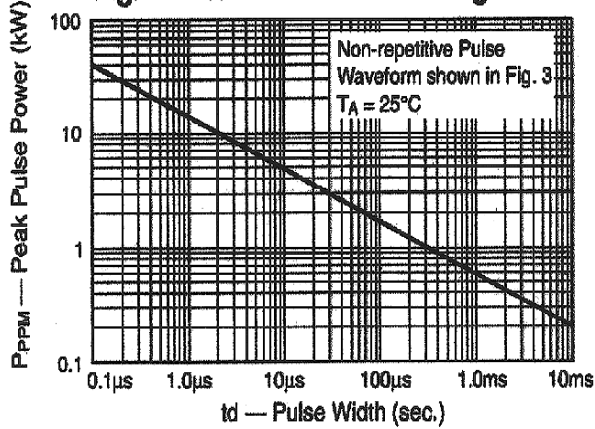

MDE Semiconductor, Inc.

78-150 Calle Tampico, Unit 210, La Quinta, CA., USA 92253 Tel: 760-564-8656 • Fax: 760-564-2414

RATING AND CHARACTERISTIC CURVES P6KE SERIES

Fig. 1 – Peak Pulse Power Rating Curve