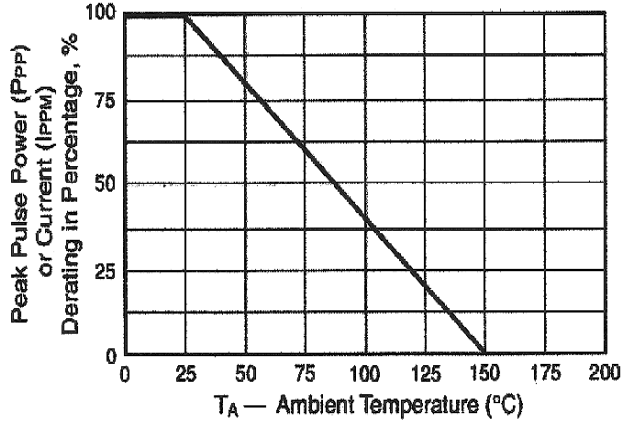

Fig. 2 – Pulse Derating Curve