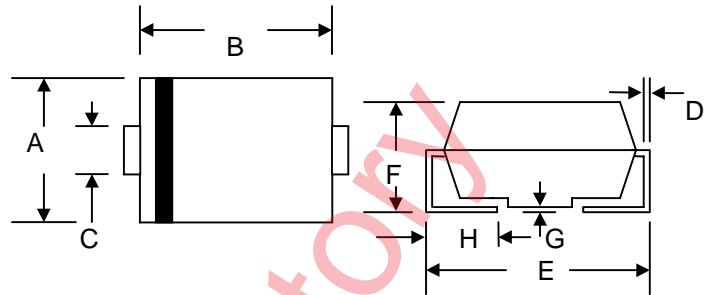

### Mechanical Data

- Case: JEDEC DO-214AA Low Profile Molded Plastic
- Terminals: Solder Plated, Solderable per MIL-STD-750, Method 2026
- Polarity: Cathode Band or Cathode Notch
- Marking:  
Unidirectional – Device Code and Cathode Band  
Bidirectional – Device Code Only
- Weight: 0.093 grams (approx.)

| SMB/DO-214AA         |       |       |
|----------------------|-------|-------|
| Dim                  | Min   | Max   |
| A                    | 3.30  | 3.94  |
| B                    | 4.06  | 4.70  |
| C                    | 1.91  | 2.11  |
| D                    | 0.152 | 0.305 |
| E                    | 5.08  | 5.59  |
| F                    | 2.13  | 2.44  |
| G                    | 0.051 | 0.203 |
| H                    | 0.76  | 1.27  |
| All Dimensions in mm |       |       |

“C” Suffix Designates Bi-directional Devices  
 “A” Suffix Designates 5% Tolerance Devices  
 No Suffix Designates 10% Tolerance Devices