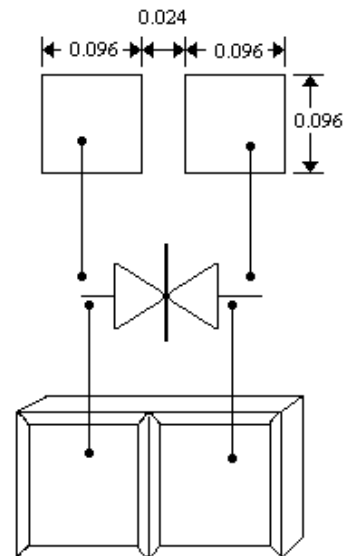

FLIP CHIP TVS DIODES
CHF1.5KE6.8
 thru
CHF1.5KE400CA
Patented Flip Chip Series

FEATURES

- Unidirectional and Bidirectional
- Fully glass passivated
- 1500 watt (10/1000 μ s)
- Eliminates wire bonding
- No overshoot
- NON Inductive Insertion

MAXIMUM RATINGS MECHANICAL

- Max Junction Temperature: 175°C
- Storage Temperature: -55°C to +175°C
- Flip Chip Peak Pulse Power: 1500 Watts (10/1000 μ s)
- Maximum non-repetitive peak power 1500 Watts (10/1000 μ s)
- Total continuous power dissipation @ $T_{lead} = 75^{\circ}C$ 2.5 W
- Turn-on time (theoretical) unidirectional 1×10^{-12}
- Turn-on time (theoretical) bidirectional 1×10^{-9}

MECHANICAL

- Weight: 0.3 grams (approximate)
- Cathode mark on top side
- Metallization Cr - Ag - Au (Both Sides)

PACKAGING

- Waffle package
- 50 pieces per pack (STANDARD)

BIDIRECTIONAL ALL DIMENSIONS NOMINAL

PAD SIZE & CIRCUIT

UNIDIRECTIONAL ALL DIMENSIONS NOMINAL

FLIP CHIP DIMENSIONS

PEAK PULSE POWER Vs PULSE TIME

POWER DERATING

CHF1.5KE6.8 thru CHF1.5KE400CA

ELECTRICAL Characteristics @ 25°C Unless otherwise specified