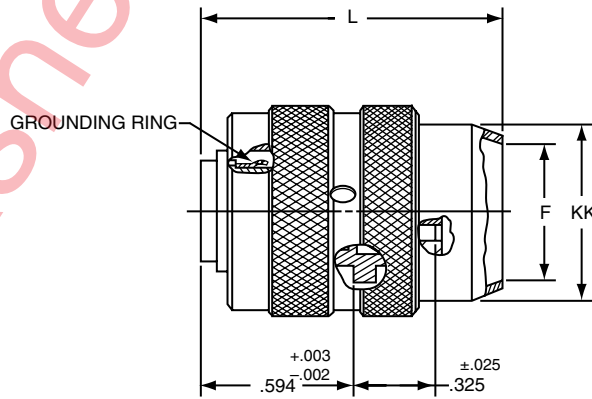

- 26500
- Pyle

- 5015
- Crimp Rear Release
- Matrix

- 22992
- Class I

- Back-Shells

- Options
- Others

PART # Part number reference. To complete, see how to order pages 62-66.
Commercial

Connector Type	Shell Style	Service Class	Shell Size & Insert Arrg	Contact Type	Alternate Position	Special Variations
LJT	06	RE	22-2	P	A	(XXX)

Military

MS Number	Service Class	Shell Size	Finish	Insert Arrg	Contact Style (P or S)	Alternate Position
MS27467	E	14	A	18	P	A

LJT06RE-XX-XXX (MS27467E)
LJT06RT-XX-XXX (MS27467T)

VIEW D ENLARGED FOR COAXIAL USE ONLY

LJT06RP-XX-XXX (MS27467P)

Shell Size	F Dia. ±.010	L Max.	Q Max.	V Thread Class 2A (Plated)	KK Dia. Max.
9	.444	1.531	.844	.4375-28 UNEF	.608
11	.528	1.531	.969	.5625-24 UNEF	.734
13	.683	1.531	1.141	.6875-24 UNEF	.858
15	.808	1.531	1.266	.8125-20 UNEF	.984
17	.909	1.531	1.391	.9375-20 UNEF	1.110
19	1.034	1.531	1.500	1.0625-18 UNEF	1.234
21	1.159	1.625	1.625	1.1875-18 UNEF	1.360
23	1.284	1.625	1.750	1.3125-18 UNEF	1.484
25	1.409	1.625	1.875	1.4375-18 UNEF	1.610