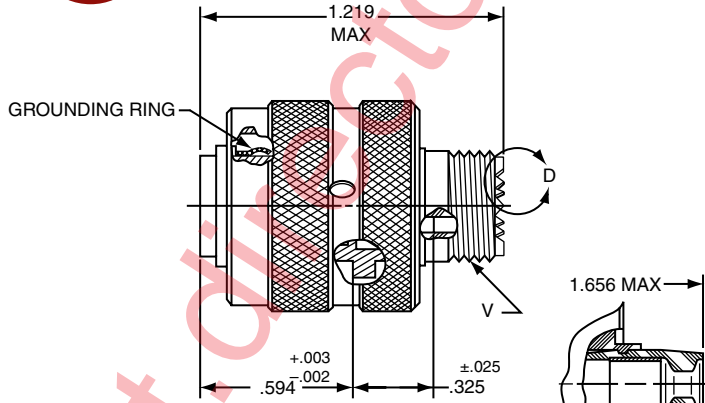

- 26500
- Pyle

- 5015
- Crimp Rear Release
- Matrix

- 22992
- Class I

- Back-Shells

- Options
- Others

PART # Part number reference. To complete, see how to order pages 62-66.
Commercial

Connector Type	Shell Style	Service Class	Shell Size & Insert Arrg	Contact Type	Alternate Position	Special Variations
LJT	06	RE	22-2	P	A	(XXX)

Military

MS Number	Service Class	Shell Size	Finish	Insert Arrg	Contact Style (P or S)	Alternate Position
MS27467	E	14	A	18	P	A

LJT06RE-XX-XXX (MS27467E)
LJT06RT-XX-XXX (MS27467T)

VIEW D ENLARGED FOR COAXIAL USE ONLY

LJT06RP-XX-XXX (MS27467P)

Shell Size	F Dia. ±.010	L Max.	Q Max.	V Thread Class 2A (Plated)	KK Dia. Max.
9	.444	1.531	.844	.4375-28 UNEF	.608
11	.528	1.531	.969	.5625-24 UNEF	.734
13	.683	1.531	1.141	.6875-24 UNEF	.858
15	.808	1.531	1.266	.8125-20 UNEF	.984
17	.909	1.531	1.391	.9375-20 UNEF	1.110
19	1.034	1.531	1.500	1.0625-18 UNEF	1.234
21	1.159	1.625	1.625	1.1875-18 UNEF	1.360
23	1.284	1.625	1.750	1.3125-18 UNEF	1.484
25	1.409	1.625	1.875	1.4375-18 UNEF	1.610