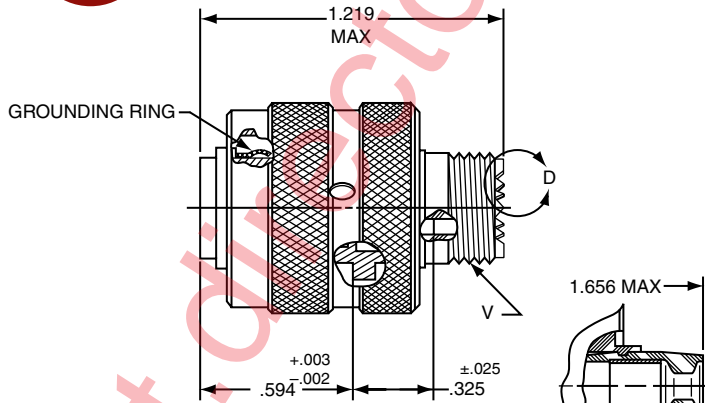

- 38999
- III
- HD
- Dualok
- II
- I
- SJT
- Accessories
- Aquacon
- Herm/Seal
- PCB

PART # Part number reference. To complete, see how to order pages 62-66.
Commercial

Connector Type	Shell Style	Service Class	Shell Size & Insert Arrg	Contact Type	Alternate Position	Special Variations
LJT	06	RE	22-2	P	A	(XXX)

Military

MS Number	Service Class	Shell Size	Finish	Insert Arrg	Contact Style (P or S)	Alternate Position
MS27467	E	14	A	18	P	A

- HIGH SPEED
- Fiber Optics
- Contacts
- Connectors
- Cables

- EMI Filter
- Transient

- 26482
- Matrix 2

- 83723 III
- Matrix | Pyle

- 26500
- Pyle

- 5015
- Crimp Rear Release
- Matrix

- 22992
- Class I

- Back-Shells

- Options
- Others

LJT06RE-XX-XXX (MS27467E)
LJT06RT-XX-XXX (MS27467T)

VIEW D ENLARGED FOR COAXIAL USE ONLY