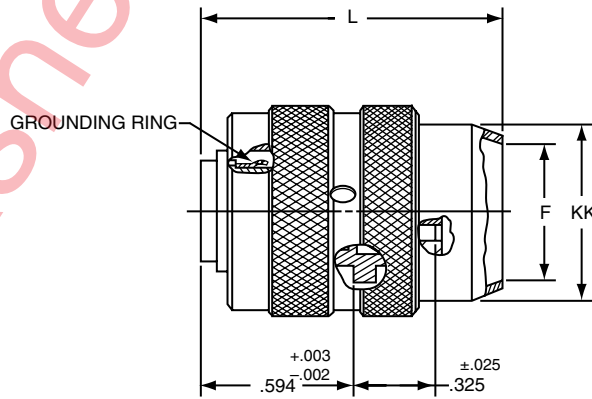

VIEW D ENLARGED FOR COAXIAL USE ONLY

LJT06RP-XX-XXX (MS27467P)

Shell Size	F Dia. ±.010	L Max.	Q Max.	V Thread Class 2A (Plated)	KK Dia. Max.
9	.444	1.531	.844	.4375-28 UNEF	.608
11	.528	1.531	.969	.5625-24 UNEF	.734
13	.683	1.531	1.141	.6875-24 UNEF	.858
15	.808	1.531	1.266	.8125-20 UNEF	.984
17	.909	1.531	1.391	.9375-20 UNEF	1.110
19	1.034	1.531	1.500	1.0625-18 UNEF	1.234
21	1.159	1.625	1.625	1.1875-18 UNEF	1.360
23	1.284	1.625	1.750	1.3125-18 UNEF	1.484
25	1.409	1.625	1.875	1.4375-18 UNEF	1.610

All dimensions for reference only.