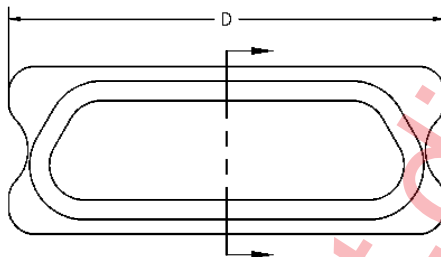

EXAMPLE: MD025RS
MDXXXXX

- R – RUGGED
- L – LOW PROFILE
- P – PLUG
- S – RECEPTACLE

Material: Carbon filled polypropylene
Static Decay meets MIL-PRF-81705D
Surface Resistivity per ASTM D 257-99(2005): $<1.0 \times 10^{12}$ ohms/square

RUGGED PLASTIC

SIZE	CONTACT ROWS	DIMENSIONS								PART NUMBER								
		A		B		C		D		PLUG	RCPT							
		PLUG	RCPT	PLUG	RCPT	PLUG	RCPT	PLUG	RCPT	PLUG	RCPT							
9	2	.176	.238	.298	.360	.195	.215	.475	.460	MD009RP	MD009RS							
15								.625	.610	MD015RP	MD015RS							
21								.775	.760	MD021RP	MD021RS							
25								.875	.860	MD025RP	MD025RS							
31								1.025	1.010	MD031RP	MD031RS							
37								1.175	1.160	MD037RP	MD037RS							
51								1.525	1.510	MD051RP-2	MD051RS-2							
51								1.125	1.110	MD051RP	MD051RS							
69	3	.219	.281	.340	.400			1.425	1.410	MD069RP	MD069RS							
100								4	.265	.379	.385	.500			1.500	1.615	MD100RP	MD100RS

LOW PROFILE PLASTIC

SIZE	CONTACT ROWS	DIMENSIONS								PART NUMBER								
		A		B		C		D		PLUG	RCPT							
		PLUG	RCPT	PLUG	RCPT	PLUG	RCPT	PLUG	RCPT	PLUG	RCPT							
9	2	.125	.205	.256	.315	.210	.195	.400	.430	MD009LP	MD009LS							
15								.550	.580	MD015LP	MD015LS							
21								.700	.730	MD021LP	MD021LS							
25								.800	.830	MD025LP	MD025LS							
31								.950	.980	MD031LP	MD031LS							
37								1.100	1.130	MD037LP	MD037LS							
51								1.050	1.080	MD051LP	MD051LS							
51								3	.168	.247	.298	.360						

Not for use on receptacles with grounding fingers