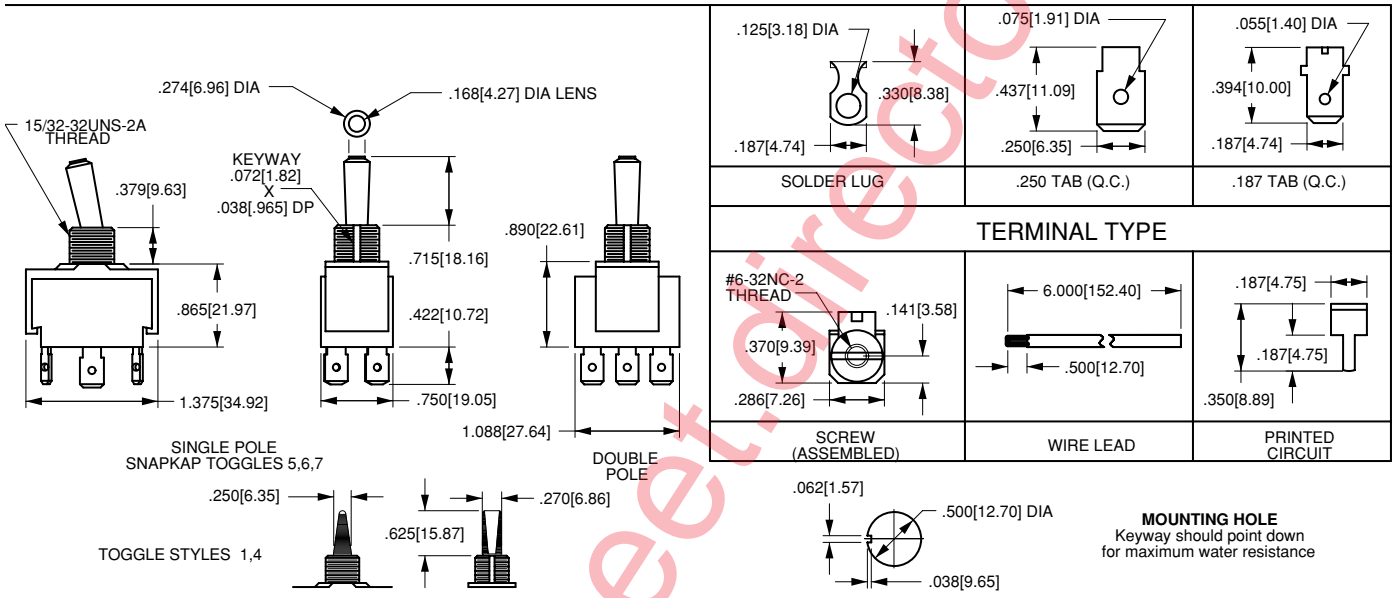

**LT-1561 - 1 30 - 012**

1 Base Part Number      2 Actuator Style      3 Lighting Sequence      4 Lamp Voltage

<p><b>1 BASE PART NUMBER: SERIES/POLES/ILLUMINATION/CIRCUITRY<sup>3</sup>/RATING/TERMINATION<sup>5</sup></b>  <b>10A 250VAC, 15A 125VAC, 3/4 HP 125-250VAC, 15A 15-28VDC</b>  <b>Single Pole in Double Pole base</b></p> <table border="1"> <tr> <th>solder lug</th> <th>.250 tab</th> <th>screw term.</th> <th>wire leads</th> <th>Double Pole</th> </tr> <tr> <td>LT-1510</td> <td>LT-1511</td> <td>LT-1514</td> <td>LT-1515</td> <td>ON-NONE-OFF</td> </tr> <tr> <td>LT-1520</td> <td>LT-1521</td> <td>LT-1524</td> <td>LT-1525</td> <td>ON-NONE-(OFF)</td> </tr> <tr> <td>LT-1530</td> <td>LT-1531</td> <td>LT-1534</td> <td>LT-1535</td> <td>(ON)-NONE-OFF</td> </tr> <tr> <td>LT-1540</td> <td>LT-1541</td> <td>LT-1544</td> <td>LT-1545</td> <td>ON-NONE-ON</td> </tr> <tr> <td>LT-1550</td> <td>LT-1551</td> <td>LT-1554</td> <td>LT-1555</td> <td>ON-NONE-(ON)</td> </tr> <tr> <td>LT-1560</td> <td>LT-1561</td> <td>LT-1564</td> <td>LT-1565</td> <td>ON-OFF-ON</td> </tr> <tr> <td>LT-1570</td> <td>LT-1571</td> <td>LT-1574</td> <td>LT-1575</td> <td>ON-OFF-(ON)</td> </tr> <tr> <td>LT-1580</td> <td>LT-1581</td> <td>LT-1584</td> <td>LT-1585</td> <td>(ON)-OFF-(ON)</td> </tr> </table>				solder lug	.250 tab	screw term.	wire leads	Double Pole	LT-1510	LT-1511	LT-1514	LT-1515	ON-NONE-OFF	LT-1520	LT-1521	LT-1524	LT-1525	ON-NONE-(OFF)	LT-1530	LT-1531	LT-1534	LT-1535	(ON)-NONE-OFF	LT-1540	LT-1541	LT-1544	LT-1545	ON-NONE-ON	LT-1550	LT-1551	LT-1554	LT-1555	ON-NONE-(ON)	LT-1560	LT-1561	LT-1564	LT-1565	ON-OFF-ON	LT-1570	LT-1571	LT-1574	LT-1575	ON-OFF-(ON)	LT-1580	LT-1581	LT-1584	LT-1585	(ON)-OFF-(ON)	<p><b>3 LIGHTING SEQUENCE<sup>3,4</sup></b></p> <table border="1"> <thead> <tr> <th></th> <th>position 1</th> <th>position 2</th> <th>position 3</th> </tr> </thead> <tbody> <tr><td>01</td><td>red</td><td>red</td><td>red</td></tr> <tr><td>02</td><td>amber</td><td>amber</td><td>amber</td></tr> <tr><td>03</td><td>green</td><td>green</td><td>green</td></tr> <tr><td>10</td><td>red</td><td>---</td><td>none</td></tr> <tr><td>11</td><td>red</td><td>clear</td><td>red</td></tr> <tr><td>12</td><td>red</td><td>clear</td><td>amber</td></tr> <tr><td>13</td><td>red</td><td>clear</td><td>green</td></tr> <tr><td>14</td><td>red</td><td>clear</td><td>blue</td></tr> <tr><td>15</td><td>red</td><td>clear</td><td>clear</td></tr> <tr><td>20</td><td>amber</td><td>---</td><td>none</td></tr> <tr><td>21</td><td>amber</td><td>clear</td><td>red</td></tr> <tr><td>22</td><td>amber</td><td>clear</td><td>amber</td></tr> <tr><td>23</td><td>amber</td><td>clear</td><td>green</td></tr> <tr><td>24</td><td>amber</td><td>clear</td><td>blue</td></tr> <tr><td>25</td><td>amber</td><td>clear</td><td>clear</td></tr> <tr><td>30</td><td>green</td><td>---</td><td>none</td></tr> <tr><td>31</td><td>green</td><td>clear</td><td>red</td></tr> <tr><td>32</td><td>green</td><td>clear</td><td>amber</td></tr> <tr><td>33</td><td>green</td><td>clear</td><td>green</td></tr> <tr><td>34</td><td>green</td><td>clear</td><td>blue</td></tr> <tr><td>35</td><td>green</td><td>clear</td><td>clear</td></tr> <tr><td>40</td><td>blue</td><td>---</td><td>none</td></tr> <tr><td>41</td><td>blue</td><td>clear</td><td>red</td></tr> <tr><td>42</td><td>blue</td><td>clear</td><td>amber</td></tr> <tr><td>43</td><td>blue</td><td>clear</td><td>green</td></tr> <tr><td>44</td><td>blue</td><td>clear</td><td>blue</td></tr> <tr><td>45</td><td>blue</td><td>clear</td><td>clear</td></tr> <tr><td>50</td><td>clear</td><td>---</td><td>none</td></tr> <tr><td>51</td><td>clear</td><td>clear</td><td>red</td></tr> <tr><td>52</td><td>clear</td><td>clear</td><td>amber</td></tr> <tr><td>53</td><td>clear</td><td>clear</td><td>green</td></tr> <tr><td>54</td><td>clear</td><td>clear</td><td>blue</td></tr> <tr><td>55</td><td>clear</td><td>clear</td><td>clear</td></tr> </tbody> </table>					position 1	position 2	position 3	01	red	red	red	02	amber	amber	amber	03	green	green	green	10	red	---	none	11	red	clear	red	12	red	clear	amber	13	red	clear	green	14	red	clear	blue	15	red	clear	clear	20	amber	---	none	21	amber	clear	red	22	amber	clear	amber	23	amber	clear	green	24	amber	clear	blue	25	amber	clear	clear	30	green	---	none	31	green	clear	red	32	green	clear	amber	33	green	clear	green	34	green	clear	blue	35	green	clear	clear	40	blue	---	none	41	blue	clear	red	42	blue	clear	amber	43	blue	clear	green	44	blue	clear	blue	45	blue	clear	clear	50	clear	---	none	51	clear	clear	red	52	clear	clear	amber	53	clear	clear	green	54	clear	clear	blue	55	clear	clear	clear
solder lug	.250 tab	screw term.	wire leads	Double Pole																																																																																																																																																																																								
LT-1510	LT-1511	LT-1514	LT-1515	ON-NONE-OFF																																																																																																																																																																																								
LT-1520	LT-1521	LT-1524	LT-1525	ON-NONE-(OFF)																																																																																																																																																																																								
LT-1530	LT-1531	LT-1534	LT-1535	(ON)-NONE-OFF																																																																																																																																																																																								
LT-1540	LT-1541	LT-1544	LT-1545	ON-NONE-ON																																																																																																																																																																																								
LT-1550	LT-1551	LT-1554	LT-1555	ON-NONE-(ON)																																																																																																																																																																																								
LT-1560	LT-1561	LT-1564	LT-1565	ON-OFF-ON																																																																																																																																																																																								
LT-1570	LT-1571	LT-1574	LT-1575	ON-OFF-(ON)																																																																																																																																																																																								
LT-1580	LT-1581	LT-1584	LT-1585	(ON)-OFF-(ON)																																																																																																																																																																																								
	position 1	position 2	position 3																																																																																																																																																																																									
01	red	red	red																																																																																																																																																																																									
02	amber	amber	amber																																																																																																																																																																																									
03	green	green	green																																																																																																																																																																																									
10	red	---	none																																																																																																																																																																																									
11	red	clear	red																																																																																																																																																																																									
12	red	clear	amber																																																																																																																																																																																									
13	red	clear	green																																																																																																																																																																																									
14	red	clear	blue																																																																																																																																																																																									
15	red	clear	clear																																																																																																																																																																																									
20	amber	---	none																																																																																																																																																																																									
21	amber	clear	red																																																																																																																																																																																									
22	amber	clear	amber																																																																																																																																																																																									
23	amber	clear	green																																																																																																																																																																																									
24	amber	clear	blue																																																																																																																																																																																									
25	amber	clear	clear																																																																																																																																																																																									
30	green	---	none																																																																																																																																																																																									
31	green	clear	red																																																																																																																																																																																									
32	green	clear	amber																																																																																																																																																																																									
33	green	clear	green																																																																																																																																																																																									
34	green	clear	blue																																																																																																																																																																																									
35	green	clear	clear																																																																																																																																																																																									
40	blue	---	none																																																																																																																																																																																									
41	blue	clear	red																																																																																																																																																																																									
42	blue	clear	amber																																																																																																																																																																																									
43	blue	clear	green																																																																																																																																																																																									
44	blue	clear	blue																																																																																																																																																																																									
45	blue	clear	clear																																																																																																																																																																																									
50	clear	---	none																																																																																																																																																																																									
51	clear	clear	red																																																																																																																																																																																									
52	clear	clear	amber																																																																																																																																																																																									
53	clear	clear	green																																																																																																																																																																																									
54	clear	clear	blue																																																																																																																																																																																									
55	clear	clear	clear																																																																																																																																																																																									
<p><b>2 ACTUATOR STYLE</b></p> <table border="1"> <thead> <tr> <th>paddle<sup>1</sup></th> <th>snapkap style<sup>2</sup></th> </tr> </thead> <tbody> <tr> <td>1 clear paddle</td> <td>5 bright chrome</td> </tr> <tr> <td>4 solid color paddle</td> <td>6 satin chrome</td> </tr> <tr> <td></td> <td>7 black molded</td> </tr> </tbody> </table>				paddle <sup>1</sup>	snapkap style <sup>2</sup>	1 clear paddle	5 bright chrome	4 solid color paddle	6 satin chrome		7 black molded	<p><b>4 LAMP VOLTAGE<sup>6</sup></b></p> <table border="1"> <thead> <tr> <th>neon</th> <th>incandescent</th> </tr> </thead> <tbody> <tr> <td>125 125 volts neon</td> <td>006 6 volts</td> </tr> <tr> <td>250 250 volts</td> <td>012 12 volts</td> </tr> <tr> <td></td> <td>018 18 volts</td> </tr> <tr> <td></td> <td>024 24 volts</td> </tr> </tbody> </table>				neon	incandescent	125 125 volts neon	006 6 volts	250 250 volts	012 12 volts		018 18 volts		024 24 volts																																																																																																																																																																			
paddle <sup>1</sup>	snapkap style <sup>2</sup>																																																																																																																																																																																											
1 clear paddle	5 bright chrome																																																																																																																																																																																											
4 solid color paddle	6 satin chrome																																																																																																																																																																																											
	7 black molded																																																																																																																																																																																											
neon	incandescent																																																																																																																																																																																											
125 125 volts neon	006 6 volts																																																																																																																																																																																											
250 250 volts	012 12 volts																																																																																																																																																																																											
	018 18 volts																																																																																																																																																																																											
	024 24 volts																																																																																																																																																																																											