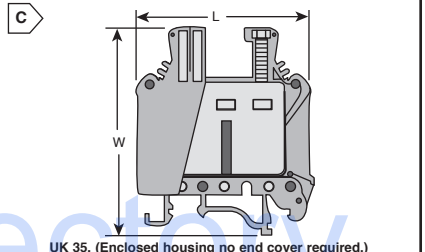

PHOENIX CONTACT DIN Rail Terminal Blocks

UK UNIVERSAL DIN RAIL TERMINAL BLOCKS

Screw cage clamp connections | Contacts made from nickel plated copper alloy

Table with columns: Mouser Stock No., Mfr. Part No., Fig., Phoenix Type, Color, AWG, Voltage Rating, Current Rating, Dimensions (mm), Price Each. Rows include Feed-Thru, Ground, Twin Conductor Feed-Thru, Twin Ground, Return, Return Ground, Double Level - Double Feed-Thru, Double Level Ground - Double Feed-Thru, Double Level - Single Feed-Thru, and Double Level Ground - Single Feed-Thru.

UNIVERSAL DIN RAIL TERMINAL BLOCK ACCESSORIES

RoHS Compliant

Table with columns: Mouser Stock No., Mfr. Part No., Phoenix Type, Color, Description, Price Each. Rows include End Covers and Plates, Fully Insulated Divisible Insertion Bridges, and Fixed Bridge Bar with Insulated Screws.