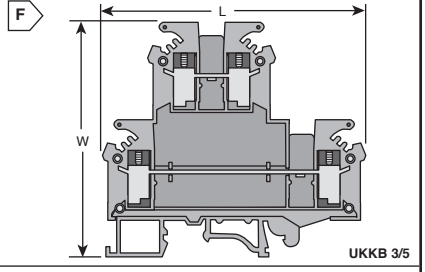

PHOENIX CONTACT DIN Rail Terminal Blocks

UK UNIVERSAL DIN RAIL TERMINAL BLOCKS

Screw cage clamp connections | Contacts made from nickel plated copper alloy

Table with columns: Mouser Stock No., Mfr. Part No., Fig., Phoenix Type, Color, AWG, Voltage Rating, Current Rating, Dimensions (mm), Price Each. Rows include Feed-Thru, Ground, Twin Conductor Feed-Thru, Twin Ground, Return, Return Ground, Double Level - Double Feed-Thru, Double Level Ground - Double Feed-Thru, Double Level - Single Feed-Thru, and Double Level Ground - Single Feed-Thru.

UNIVERSAL DIN RAIL TERMINAL BLOCK ACCESSORIES

RoHS Compliant

Table with columns: Mouser Stock No., Mfr. Part No., Phoenix Type, Color, Description, Price Each. Rows include End Covers and Plates, Fully Insulated Divisible Insertion Bridges, and Fixed Bridge Bar with Insulated Screws.