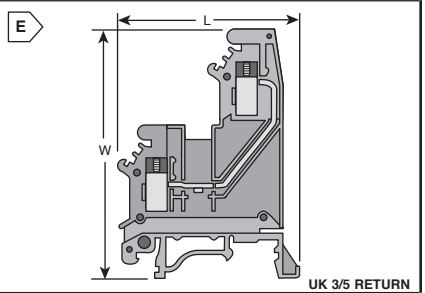

PHOENIX CONTACT DIN Rail Terminal Blocks

UK UNIVERSAL DIN RAIL TERMINAL BLOCKS

Screw cage clamp connections | Contacts made from nickel plated copper alloy

Table with columns: Mouser Stock No., Mfr. Part No., Fig., Phoenix Type, Color, AWG, Voltage Rating, Current Rating, Dimensions (mm), Price Each. Rows include Feed-Thru, Ground, Twin Conductor Feed-Thru, Twin Ground, Return, Return Ground, Double Level - Double Feed-Thru, Double Level Ground - Double Feed-Thru, Double Level - Single Feed-Thru, and Double Level Ground - Single Feed-Thru.

UNIVERSAL DIN RAIL TERMINAL BLOCK ACCESSORIES

RoHS Compliant

Table with columns: Mouser Stock No., Mfr. Part No., Phoenix Type, Color, Description, Price Each. Rows include End Covers and Plates, Fully Insulated Divisible Insertion Bridges, and Fixed Bridge Bar with Insulated Screws.