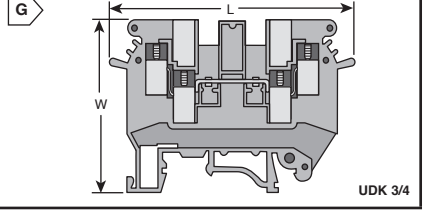

PHOENIX CONTACT DIN Rail Terminal Blocks

UK UNIVERSAL DIN RAIL TERMINAL BLOCKS

Screw cage clamp connections | Contacts made from nickel plated copper alloy

Table with columns: Mouser Stock No., Mfr. Part No., Fig., Phoenix Type, Color, AWG, Voltage Rating, Current Rating, Dimensions (mm), Price Each. Rows include Feed-Thru, Ground, Twin Conductor Feed-Thru, Twin Ground, Return, Return Ground, Double Level - Double Feed-Thru, Double Level Ground - Double Feed-Thru, Double Level - Single Feed-Thru, and Double Level Ground - Single Feed-Thru.

UNIVERSAL DIN RAIL TERMINAL BLOCK ACCESSORIES

RoHS Compliant

Table with columns: Mouser Stock No., Mfr. Part No., Phoenix Type, Color, Description, Price Each. Rows include End Covers and Plates, Fully Insulated Divisible Insertion Bridges, and Fixed Bridge Bar with Insulated Screws.