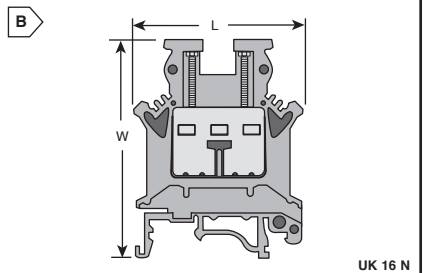

PHOENIX CONTACT DIN Rail Terminal Blocks

UK UNIVERSAL DIN RAIL TERMINAL BLOCKS

Screw cage clamp connections | Contacts made from nickel plated copper alloy

Table with columns: Mouser Stock No., Mfr. Part No., Fig., Phoenix Type, Color, AWG, Voltage Rating, Current Rating, Dimensions (mm), Price Each. Rows include Feed-Thru, Ground, Twin Conductor Feed-Thru, Twin Ground, Return, Return Ground, Double Level - Double Feed-Thru, Double Level Ground - Double Feed-Thru, Double Level - Single Feed-Thru, and Double Level Ground - Single Feed-Thru.

UNIVERSAL DIN RAIL TERMINAL BLOCK ACCESSORIES

RoHS Compliant

Table with columns: Mouser Stock No., Mfr. Part No., Phoenix Type, Color, Description, Price Each. Rows include End Covers and Plates, Fully Insulated Divisible Insertion Bridges, and Fixed Bridge Bar with Insulated Screws.