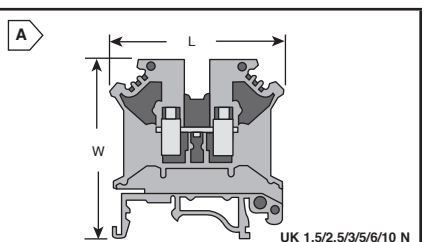

PHOENIX CONTACT DIN Rail Terminal Blocks

UK UNIVERSAL DIN RAIL TERMINAL BLOCKS

Screw cage clamp connections | Contacts made from nickel plated copper alloy

Table with columns: Mouser Stock No., Mfr. Part No., Fig., Phoenix Type, Color, AWG, Voltage Rating, Current Rating, Dimensions (mm), Price Each. Rows include Feed-Thru, Ground, Twin Conductor Feed-Thru, Twin Ground, Return, Return Ground, Double Level - Double Feed-Thru, Double Level Ground - Double Feed-Thru, Double Level - Single Feed-Thru, and Double Level Ground - Single Feed-Thru.

UNIVERSAL DIN RAIL TERMINAL BLOCK ACCESSORIES

RoHS Compliant

Table with columns: Mouser Stock No., Mfr. Part No., Phoenix Type, Color, Description, Price Each. Rows include End Covers and Plates, Fully Insulated Divisible Insertion Bridges, and Fixed Bridge Bar with Insulated Screws.