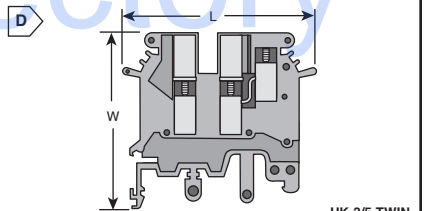

PHOENIX CONTACT DIN Rail Terminal Blocks

UK UNIVERSAL DIN RAIL TERMINAL BLOCKS

Screw cage clamp connections | Contacts made from nickel plated copper alloy

Table with columns: Mouser Stock No., Mfr. Part No., Fig., Phoenix Type, Color, AWG, Voltage Rating, Current Rating, Dimensions (mm), Price Each. Rows include Feed-Thru, Ground, Twin Conductor Feed-Thru, Twin Ground, Return, Return Ground, Double Level - Double Feed-Thru, Double Level Ground - Double Feed-Thru, Double Level - Single Feed-Thru, and Double Level Ground - Single Feed-Thru.

UNIVERSAL DIN RAIL TERMINAL BLOCK ACCESSORIES

RoHS Compliant

Table with columns: Mouser Stock No., Mfr. Part No., Phoenix Type, Color, Description, Price Each. Rows include End Covers and Plates, Fully Insulated Divisible Insertion Bridges, and Fixed Bridge Bar with Insulated Screws.