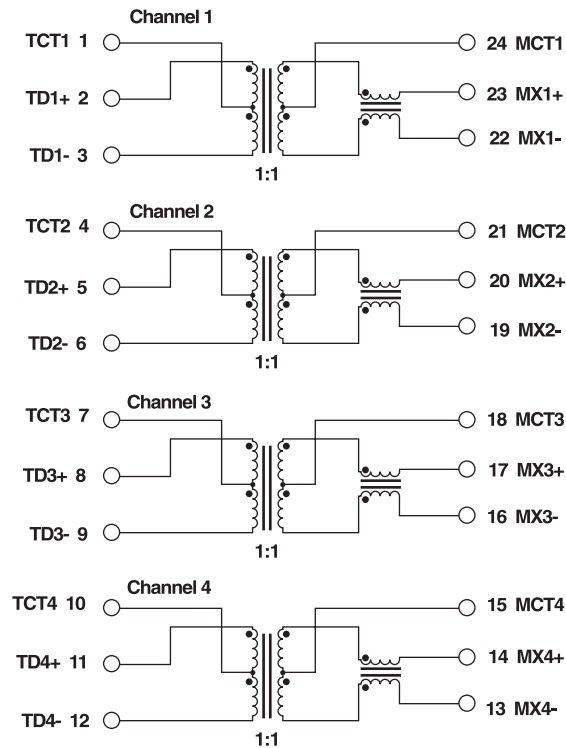

1000BASE-T Magnetics Module

Designed to Support 1:1 Turns Ratio Transceivers

- RoHS peak reflow temperature rating 245°C
- Meets IEEE 802.3 specification

Electrical Specifications @ 25°C - Operating Temperature 0°C to 70°C

Notes:

- HX = extended temperature version -40°C to +85°C
- For Tape & Reel packaging, add a "T" suffix at the end of the part number, e.g. H5007NLT.
- MSL = Moisture Sensitivity Level: a = 1, b = 2, c = 3, d = 4

Mechanical

H5004NL, HX5004NL, H5007NL

Dimensions: $\frac{\text{Inches}}{\text{mm}}$
 Unless otherwise specified, all tolerances are $\pm \frac{.010}{0,25}$

Weight 1.6 grams
 Tape & Reel 300
 Tube 25

1000BASE-T Magnetics Module

Designed to Support 1:1 Turns Ratio Transceivers

Schematics

H5004NL

HX5004NL

H5007NL

For More Information

Pulse Worldwide Headquarters
12220 World Trade Drive
San Diego, CA 92128
U.S.A.

Pulse Europe
Einsteinstrasse 1
D-71083 Herrenberg
Germany