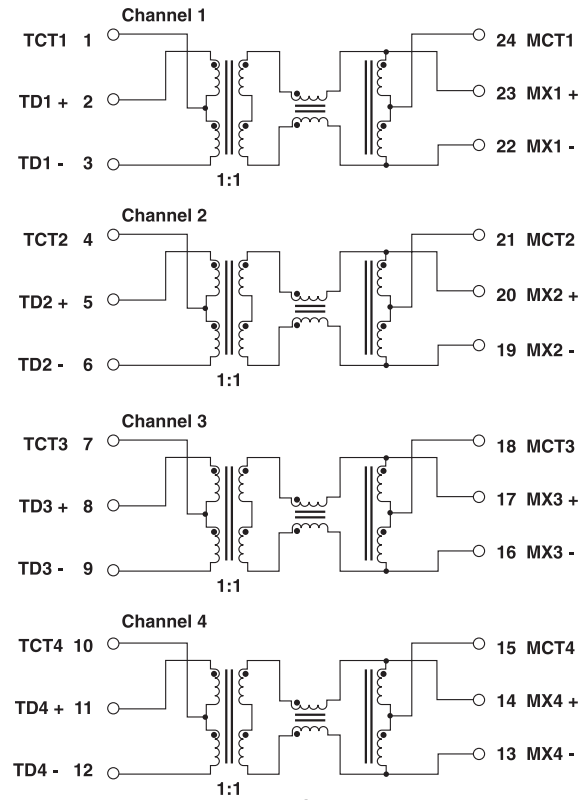

1000BASE-T Magnetics Module

Designed to Support 1:1 Turns Ratio Transceivers

- RoHS peak reflow temperature rating 245°C
- Meets IEEE 802.3 specification

Electrical Specifications @ 25°C - Operating Temperature 0°C to 70°C

Notes:

- HX = extended temperature version -40°C to +85°C
- For Tape & Reel packaging, add a "T" suffix at the end of the part number, e.g. H5007NLT.
- MSL = Moisture Sensitivity Level: a = 1, b = 2, c = 3, d = 4

Mechanical

H5004NL, HX5004NL, H5007NL

Dimensions: $\frac{\text{Inches}}{\text{mm}}$
 Unless otherwise specified, all tolerances are $\pm \frac{.010}{0,25}$

Weight 1.6 grams
 Tape & Reel 300
 Tube 25

1000BASE-T Magnetics Module

Designed to Support 1:1 Turns Ratio Transceivers

Schematics

H5004NL

HX5004NL

H5007NL

For More Information

Pulse Worldwide Headquarters
12220 World Trade Drive
San Diego, CA 92128
U.S.A.

Pulse Europe
Einsteinstrasse 1
D-71083 Herrenberg
Germany