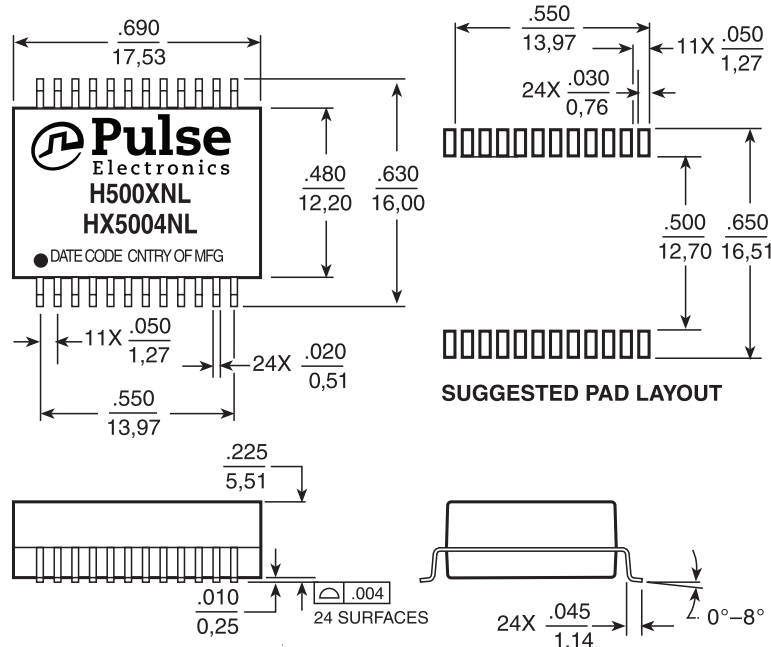

1000BASE-T Magnetics Module

Designed to Support 1:1 Turns Ratio Transceivers

- RoHS peak reflow temperature rating 245°C
- Meets IEEE 802.3 specification

Electrical Specifications @ 25°C - Operating Temperature 0°C to 70°C

RoHS Compliant Part Number ²	Number of Ports	Insertion Loss (dB MAX)	Return Loss (dB MIN)					Differential to Common Mode Rejection (dB MIN)			Crosstalk (dB MIN)			Hipot (Vrms)
			1-100 MHz	1-30MHz	40 MHz	50 MHz	60-80 MHz	100 MHz	30 MHz	60 MHz	100 MHz	30 MHz	60 MHz	
H5004NL ^{3d}	1	1	-18	-18	-16	-12	-10	-43	-37	-33	-43	-37	-33	1500
HX5004NL ^{1,3d}	1	1	-18	-18	-16	-12	-10	-43	-37	-33	-43	-37	-33	1500
H5007NL ^{3d}	1	1	-18	-18	-16	-12	-10	-43	-37	-33	-43	-37	-33	1500

Notes:

- HX = extended temperature version -40°C to +85°C
- For Tape & Reel packaging, add a "T" suffix at the end of the part number, e.g. H5007NLT.
- MSL = Moisture Sensitivity Level: a = 1, b = 2, c = 3, d = 4

Mechanical

H5004NL, HX5004NL, H5007NL

Dimensions: $\frac{\text{Inches}}{\text{mm}}$
 Unless otherwise specified, all tolerances are $\pm \frac{.010}{0,25}$

Weight 1.6 grams
 Tape & Reel 300
 Tube 25

1000BASE-T Magnetics Module