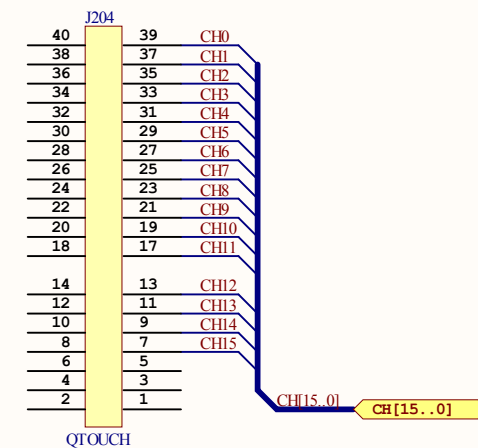

QT600-ATXMEGA128A1-QT16

QT600 MCU card

ATMEL Norway	*			
Vestre Rosten 79	*			
N-7075 TILLER	*			
NORWAY				
Date:	03.07.2009	09:23:39	PAGE:	1 of 2
Document number:	*	Revision:		1
TITLE: QT600-ATXMEGA128A1-QT16				
MCU.SchDoc				

QT600-ATXMEGA128A1-QT16

QT600 MCU card

A08-0648

ATMEL Norway	*		
Vestre Rosten 79	*		
N-7075 TILLER	*		
NORWAY			
Date:	03.07.2009	09:23:39	PAGE: 2 of 2
Document number:	*		Revision: 1
TITLE: QT600-ATXMEGA128A1-QT16			
Connectors.SchDoc			