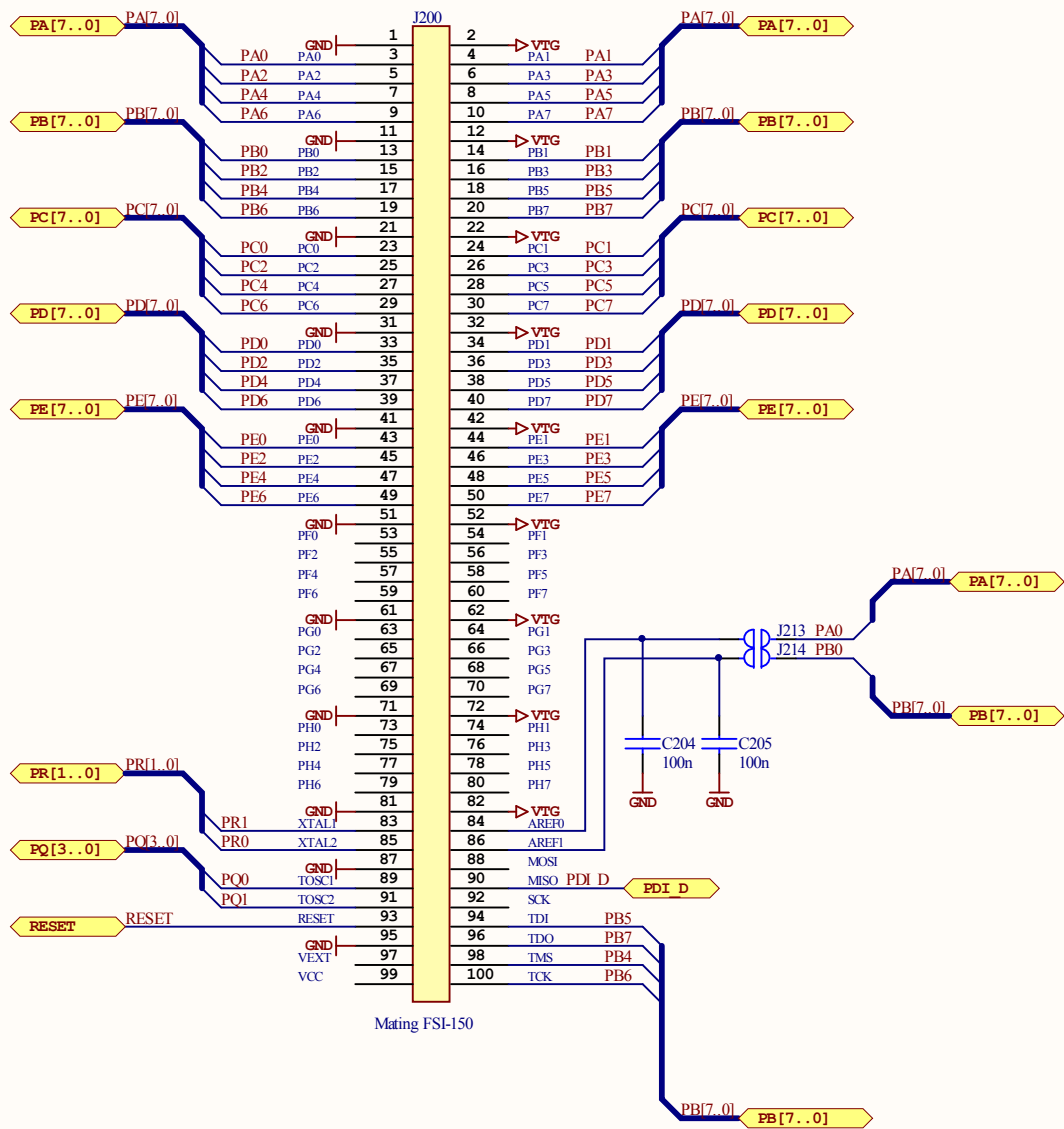

QT600-ATXMEGA128A1-QT16

QT600 MCU card

ATMEL Norway	*			
Vestre Rosten 79	*			
N-7075 TILLER	*			
NORWAY				
Date:	03.07.2009	09:23:39	PAGE:	1 of 2
Document number:	*	Revision:		1
TITLE: QT600-ATXMEGA128A1-QT16				
MCU.SchDoc				

QT600-ATXMEGA128A1-QT16

QT600 MCU card

A08-0648

ATMEL Norway	*		
Vestre Rosten 79	*		
N-7075 TILLER	*		
NORWAY			
Date:	03.07.2009	09:23:39	PAGE: 2 of 2
Document number:	*		Revision: 1
TITLE: QT600-ATXMEGA128A1-QT16			
Connectors.SchDoc			