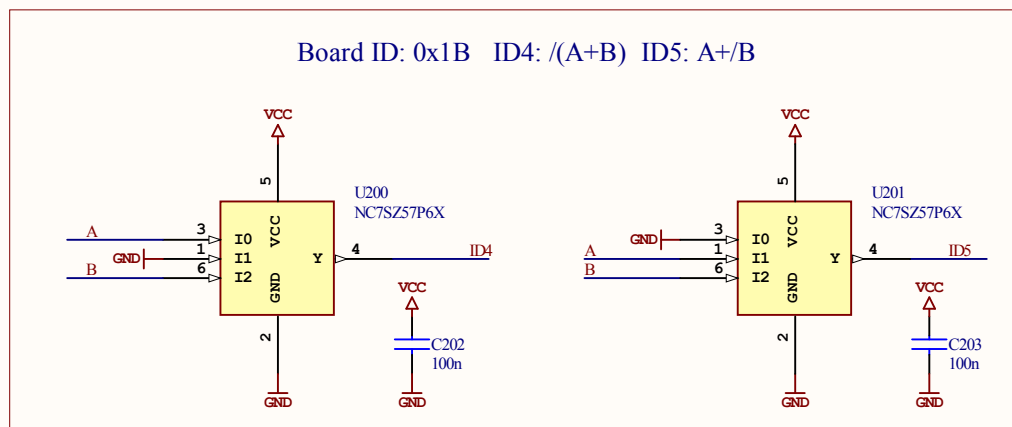

QT600-ATXMEGA128A1-QT16

QT600 MCU card

ATMEL Norway	*			
Vestre Rosten 79	*			
N-7075 TILLER	*			
NORWAY				
Date:	03.07.2009	09:23:39	PAGE:	1 of 2
Document number:	*	Revision:		1
TITLE: QT600-ATXMEGA128A1-QT16				
MCU.SchDoc				

QT600-ATXMEGA128A1-QT16

QT600 MCU card

A08-0648

ATMEL Norway	*		
Vestre Rosten 79	*		
N-7075 TILLER	*		
NORWAY			
Date:	03.07.2009	09:23:39	PAGE: 2 of 2
Document number:	*		Revision: 1
TITLE: QT600-ATXMEGA128A1-QT16			
Connectors.SchDoc			