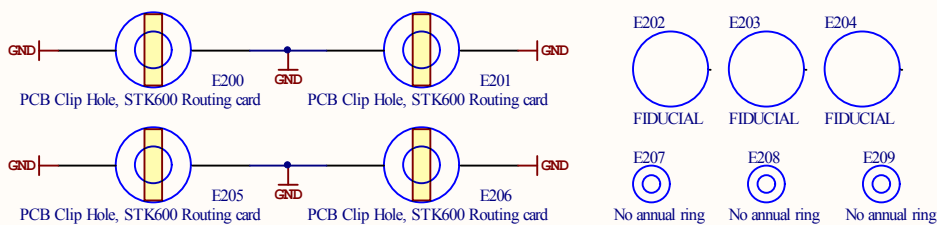

QT600-ATXMEGA128A1-QT16

QT600 MCU card

A08-0648

ATMEL Norway	*		
Vestre Rosten 79	*		
N-7075 TILLER	*		
NORWAY			
Date:	03.07.2009	09:23:39	PAGE: 2 of 2
Document number:	*		Revision: 1
TITLE: QT600-ATXMEGA128A1-QT16			
Connectors.SchDoc			