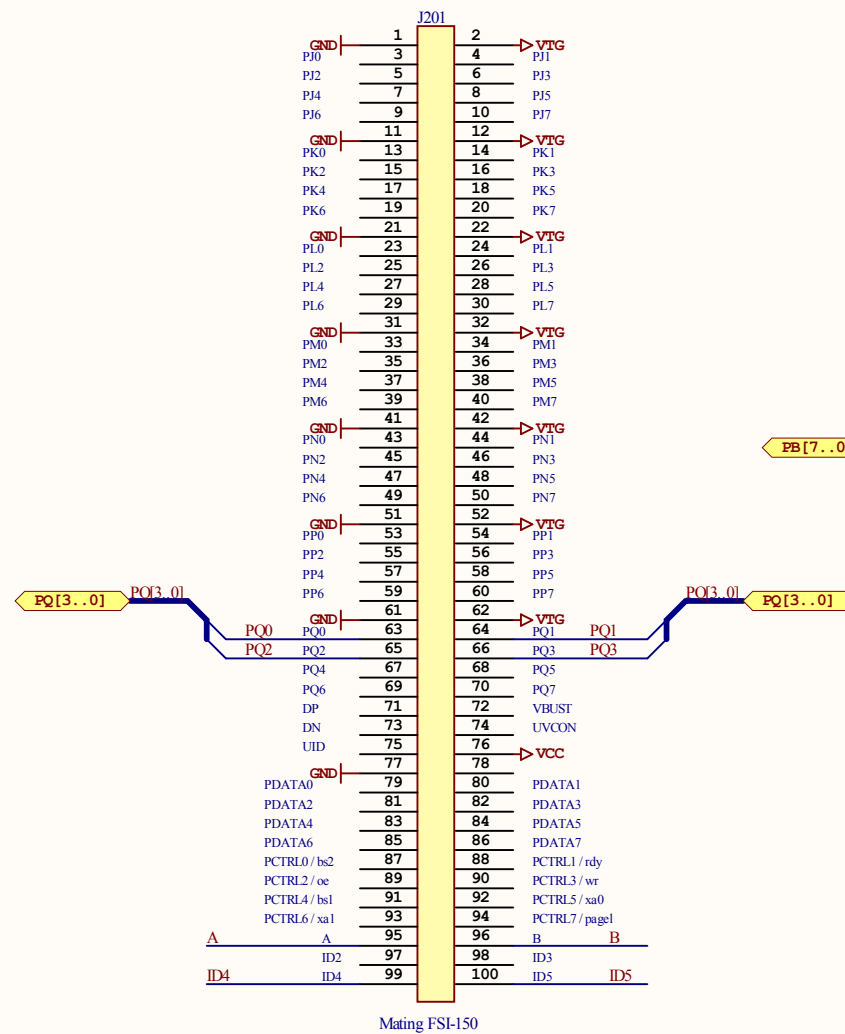

QT600-ATXMEGA128A1-QT16

QT600 MCU card

ATMEL Norway	*			
Vestre Rosten 79	*			
N-7075 TILLER	*			
NORWAY				
Date:	03.07.2009	09:23:39	PAGE:	1 of 2
Document number:	*	Revision:		1
TITLE: QT600-ATXMEGA128A1-QT16				
MCU.SchDoc				

QT600-ATXMEGA128A1-QT16

QT600 MCU card

A08-0648

ATMEL Norway	*		
Vestre Rosten 79	*		
N-7075 TILLER	*		
NORWAY			
Date:	03.07.2009	09:23:39	PAGE: 2 of 2
Document number:	*		Revision: 1
TITLE: QT600-ATXMEGA128A1-QT16			
Connectors.SchDoc			