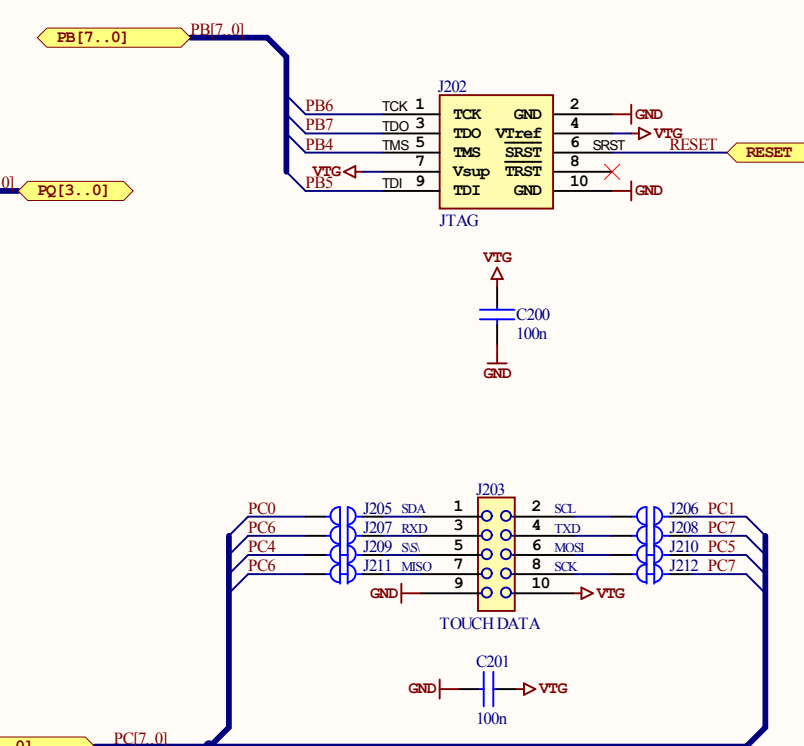

QT600-ATXMEGA128A1-QT16

QT600 MCU card

ATMEL Norway	*			
Vestre Rosten 79	*			
N-7075 TILLER	*			
NORWAY				
Date:	03.07.2009	09:23:39	PAGE:	1 of 2
Document number:	*	Revision:		1
TITLE: QT600-ATXMEGA128A1-QT16				
MCU.SchDoc				

QT600-ATXMEGA128A1-QT16

QT600 MCU card

A08-0648

ATMEL Norway	*		
Vestre Rosten 79	*		
N-7075 TILLER	*		
NORWAY			
Date:	03.07.2009	09:23:39	PAGE: 2 of 2
Document number:	*		Revision: 1
TITLE: QT600-ATXMEGA128A1-QT16			
Connectors.SchDoc			