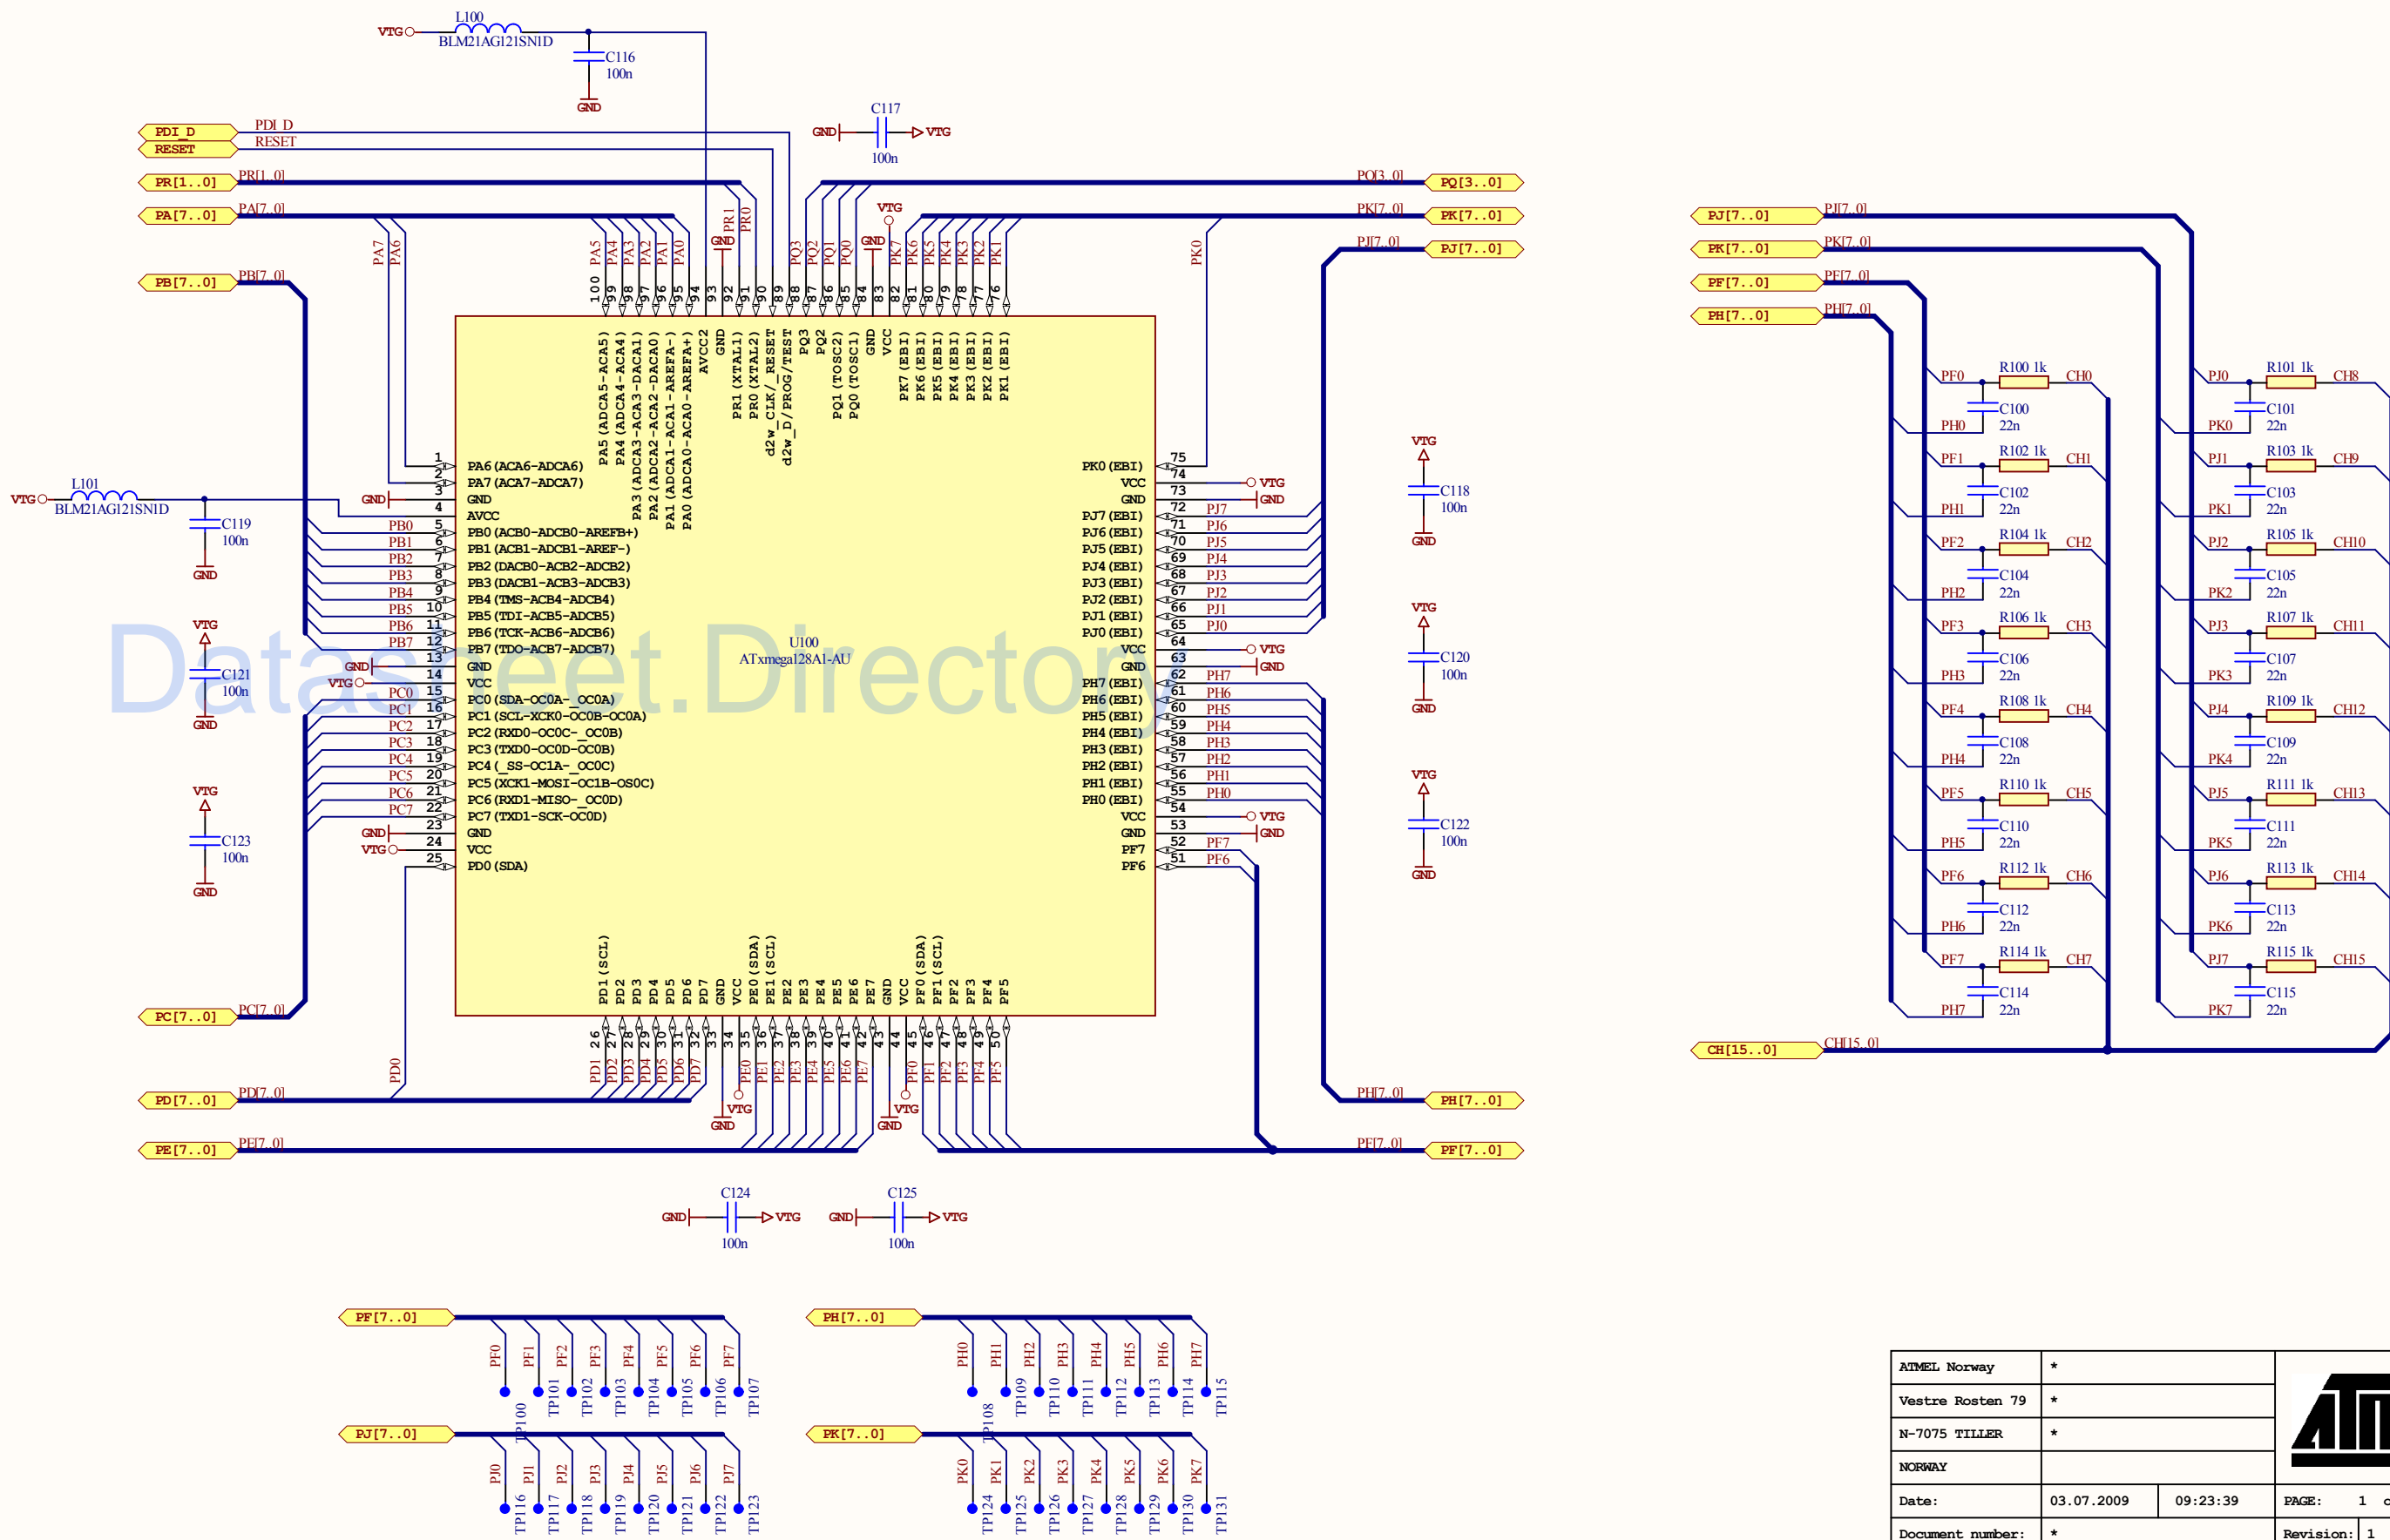

QT600-ATXMEGA128A1-QT16

QT600 MCU card

ATMEL Norway	*			
Vestre Rosten 79	*			
N-7075 TILLER	*			
NORWAY				
Date:	03.07.2009	09:23:39	PAGE:	1 of 2
Document number:	*	Revision:		1
TITLE: QT600-ATXMEGA128A1-QT16				
MCU.SchDoc				

QT600-ATXMEGA128A1-QT16

QT600 MCU card

A08-0648

ATMEL Norway	*		
Vestre Rosten 79	*		
N-7075 TILLER	*		
NORWAY			
Date:	03.07.2009	09:23:39	PAGE: 2 of 2
Document number:	*		Revision: 1
TITLE: QT600-ATXMEGA128A1-QT16			
Connectors.SchDoc			