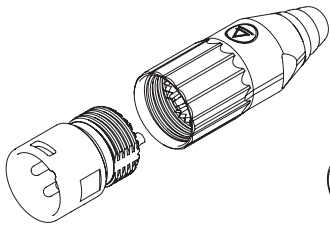

### FEATURES & BENEFITS

- Switchcraft's industry standard AAA series XLR, Tini-QG® Mini XLR, and DE series panel mount XLR, now available in white
- A wide range of contact configurations available with gold or silver plated contacts
- Detailed specifications, assembly instructions, and drawings available at [switchcraft.com](http://switchcraft.com)

### APPLICATIONS

- Stage or architectural lighting
- 3, 4 and 5-pin DMX connectors
- Audio applications
- Color-coding studio connections

# WHITE XLR and WHITE Tini-QG® MINI XLR

NEW PRODUCT BULLETIN 621

AAA Male

AAA Female

DE Male

DE Female