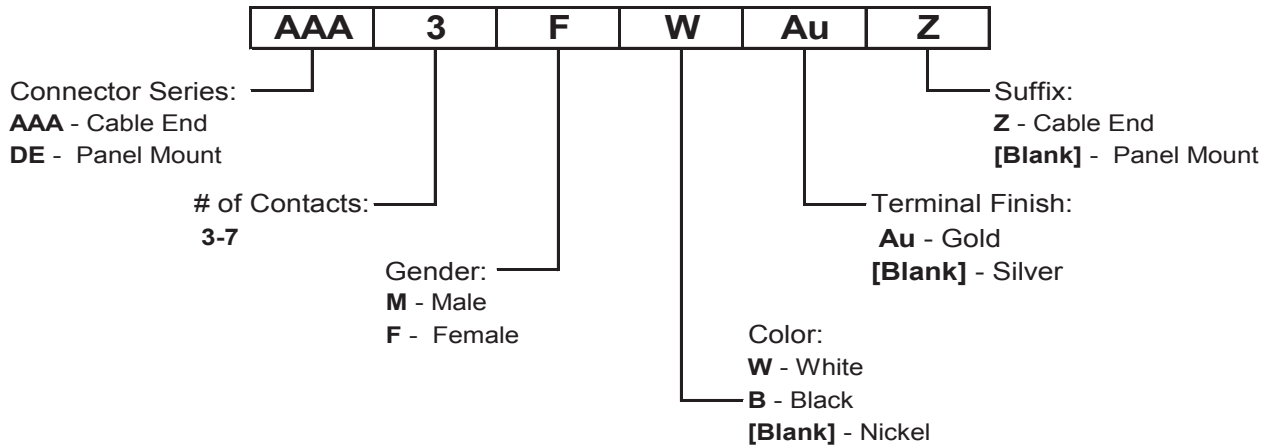

# WHITE XLR and WHITE Tini-QG® MINI XLR

NEW PRODUCT BULLETIN 621

AAA Male

AAA Female

DE Male

DE Female

## XLR Style Connectors

TA Female w/ Flex Relief

TA Female, w/o Flex Relief  
("L" Style)

TA Male w/ Flex Relief

TA Male, w/o Flex Relief  
("L" Style)