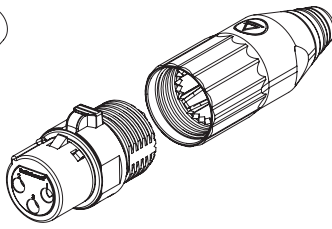

WHITE XLR and WHITE Tini-QG® MINI XLR

NEW PRODUCT BULLETIN 621

AAA Female

XLR Style Connectors

Tini QG® Mini XLR Connectors