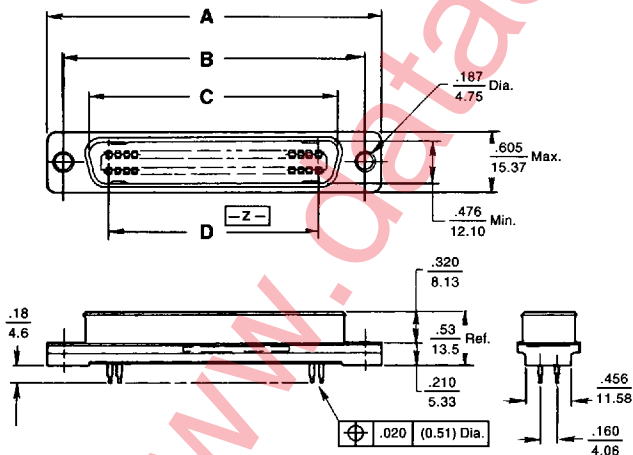

provides for additional space for traces between contact positions. Sizes 50, 36, and 24 positions are available in both plug and receptacle. These connectors meet industry standards as defined by RS232 and RS449.

Plating: Selective plating. See Plating Chart

Current Rating: 1 amp at 70°C
3 amps at 20°C

DUST COVER/INSERTION CAP:

Material: Polycarbonate thermoplastic, UL rated 94 V-O

Color: Receptacle - Red
Plug - Blue

Recognized under the Component Program of Underwriters Laboratories Inc. File No. E136181, to Standard UL 1863

OUTLINE

Plug

Receptacle

DIMENSIONS

Catalog No.	A	B	C	D
184-1224P	2.165	1.842	1.437	.935
188-1224P	(54.99)	(46.79)	(36.50)	(23.75)
184-1236P	2.675	2.352	1.938	1.445
188-1236P	(67.95)	(59.74)	(49.23)	(36.70)
184-1250P	3.270	2.947	2.538	2.040
188-1250P	(83.06)	(74.85)	(64.47)	(51.82)