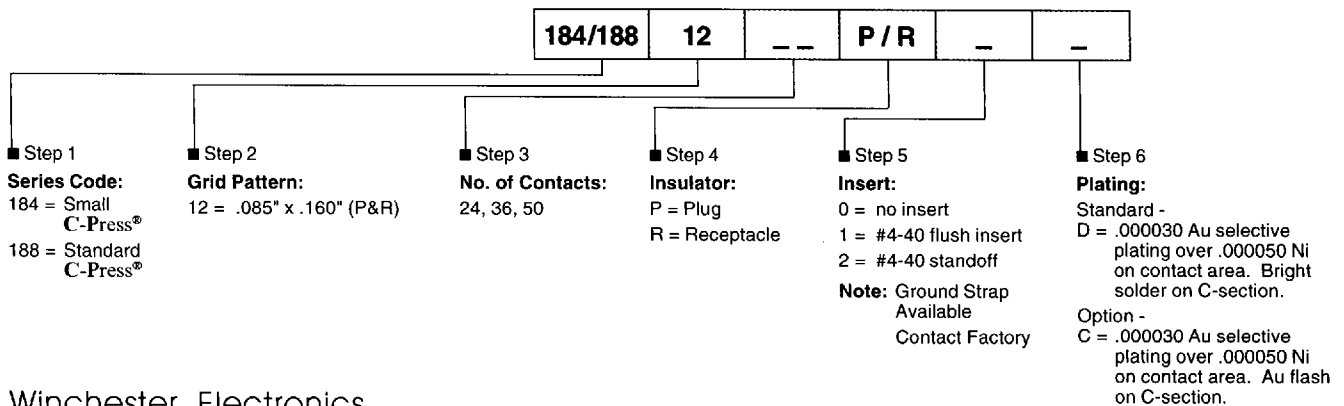

ORDERING INFORMATION

Winchester Electronics

400 Park Road ■ Watertown, Connecticut 06795-0500 ■ Phone: (860) 945-5000 ■ FAX: (860) 945-5191 ■ Internet: <http://www.litton-wed.com>