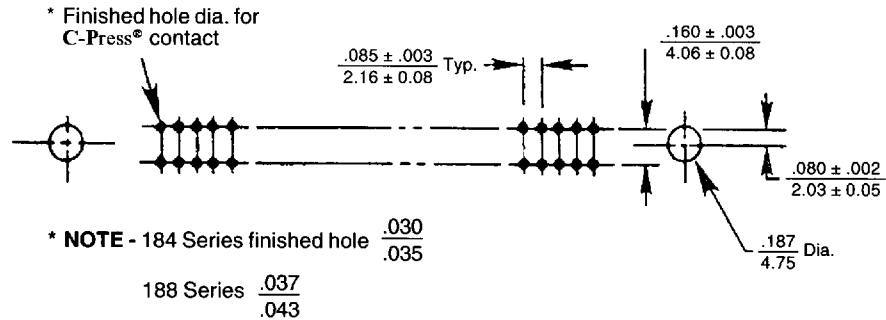

BACKPANEL REQUIREMENTS

Hole Pattern

.085" x .160" Grid

HOLE SIZE & PLATING

See details on page CP / 5

INSERTS

Inserts

Dust Cover/Insertion Cap

A dust cover that also acts as the insertion tool comes with each connector. These caps are coded red for receptacle and blue for plug per telecommunications standards.