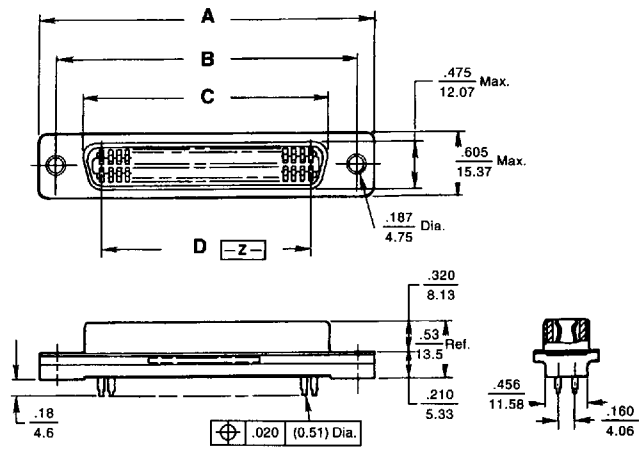

provides for additional space for traces between contact positions. Sizes 50, 36, and 24 positions are available in both plug and receptacle. These connectors meet industry standards as defined by RS232 and RS449.

Plating: Selective plating. See Plating Chart

Current Rating: 1 amp at 70°C
3 amps at 20°C

DUST COVER/INSERTION CAP:

Material: Polycarbonate thermoplastic, UL rated 94 V-O

Color: Receptacle - Red
Plug - Blue

Recognized under the Component Program of Underwriters Laboratories Inc. File No. E136181, to Standard UL 1863

OUTLINE

Plug

Receptacle

DIMENSIONS

Catalog No.	A	B	C	D
184-1224P	2.165	1.842	1.437	.935
188-1224P	(54.99)	(46.79)	(36.50)	(23.75)
184-1236P	2.675	2.352	1.938	1.445
188-1236P	(67.95)	(59.74)	(49.23)	(36.70)
184-1250P	3.270	2.947	2.538	2.040
188-1250P	(83.06)	(74.85)	(64.47)	(51.82)