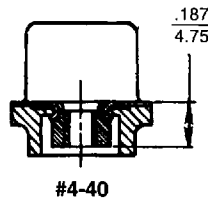

provides for additional space for traces between contact positions. Sizes 50, 36, and 24 positions are available in both plug and receptacle. These connectors meet industry standards as defined by RS232 and RS449.

Recognized under the Component Program of Underwriters Laboratories Inc. File No. E136181, to Standard UL 1863

OUTLINE

Plug

Receptacle

DIMENSIONS

Catalog No.	A	B	C	D
184-1224P	2.165	1.842	1.437	.935
188-1224P	(54.99)	(46.79)	(36.50)	(23.75)
184-1236P	2.675	2.352	1.938	1.445
188-1236P	(67.95)	(59.74)	(49.23)	(36.70)
184-1250P	3.270	2.947	2.538	2.040
188-1250P	(83.06)	(74.85)	(64.47)	(51.82)

Winchester Electronics

400 Park Road ■ Watertown, Connecticut 06795-0500 ■ Phone: (860) 945-5000 ■ FAX: (860) 945-5191 ■ Internet: <http://www.litton-wed.com>

BACKPANEL REQUIREMENTS

Hole Pattern

.085" x .160" Grid

HOLE SIZE & PLATING

See details on page CP / 5

INSERTS

Inserts

Dust Cover/Insertion Cap

A dust cover that also acts as the insertion tool comes with each connector. These caps are coded red for receptacle and blue for plug per telecommunications standards.