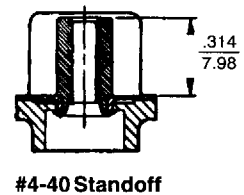

Recognized under the Component Program of Underwriters Laboratories Inc. File No. E136181, to Standard UL 1863

OUTLINE

Plug

Receptacle

DIMENSIONS

Catalog No.	A	B	C	D
184-1224P	2.165	1.842	1.437	.935
188-1224P	(54.99)	(46.79)	(36.50)	(23.75)
184-1236P	2.675	2.352	1.938	1.445
188-1236P	(67.95)	(59.74)	(49.23)	(36.70)
184-1250P	3.270	2.947	2.538	2.040
188-1250P	(83.06)	(74.85)	(64.47)	(51.82)

Winchester Electronics

400 Park Road ■ Watertown, Connecticut 06795-0500 ■ Phone: (860) 945-5000 ■ FAX: (860) 945-5191 ■ Internet: <http://www.litton-wed.com>

BACKPANEL REQUIREMENTS

Hole Pattern

.085" x .160" Grid

HOLE SIZE & PLATING

See details on page CP / 5

INSERTS

Inserts

Dust Cover/Insertion Cap

A dust cover that also acts as the insertion tool comes with each connector. These caps are coded red for receptacle and blue for plug per telecommunications standards.