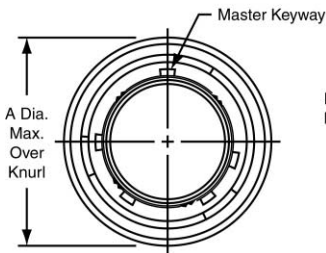

**Plug Shell, RFI Grounding,
Bayonet Coupling**
Military No. MS3475
Amphenol/Matrix No. MB18

To complete order number see how to order, page 14.

Shell Size	A Dia. Max.	B Dia. Max.	H Accessory Thread Class 2A
8	.782	.305	.5000-20 UNF
10	.926	.405	.6250-24 UNEF
12	1.043	.531	.7500-20 UNEF
14	1.183	.665	.8750-20 UNEF
16	1.305	.790	1.0000-20 UNEF
18	1.391	.869	1.0625-18 UNEF
20	1.531	.994	1.1875-18 UNEF
22	1.656	1.119	1.3125-18 UNEF
24	1.777	1.244	1.4375-18 UNEF