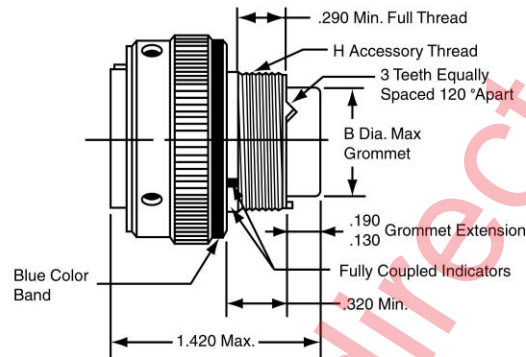

Miniature Cylindrical MIL-C-26482, Series 2

MS3476 straight plug

MS3475 straight plug with RFI grounding fingers

**Plug Shell,
Bayonet Coupling**
Military No. MS3476
Amphenol/Matrix No. MB16