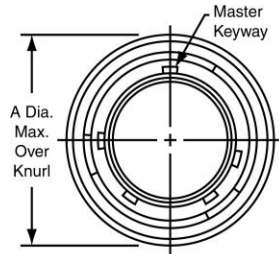

Miniature Cylindrical MIL-C-26482, Series 2

MS3476 straight plug

MS3475 straight plug with RFI grounding fingers

**Plug Shell,
Bayonet Coupling**
Military No. MS3476
Amphenol/Matrix No. MB16