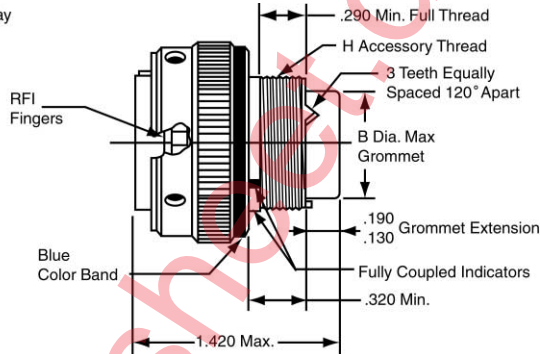

**Plug Shell, RFI Grounding,
Bayonet Coupling**
Military No. MS3475
Amphenol/Matrix No. MB18

To complete order number see how to order, page 14.

Shell Size	A Dia. Max.	B Dia. Max.	H Accessory Thread Class 2A
8	.782	.305	.5000-20 UNF
10	.926	.405	.6250-24 UNEF
12	1.043	.531	.7500-20 UNEF
14	1.183	.665	.8750-20 UNEF
16	1.305	.790	1.0000-20 UNEF
18	1.391	.869	1.0625-18 UNEF
20	1.531	.994	1.1875-18 UNEF
22	1.656	1.119	1.3125-18 UNEF
24	1.777	1.244	1.4375-18 UNEF