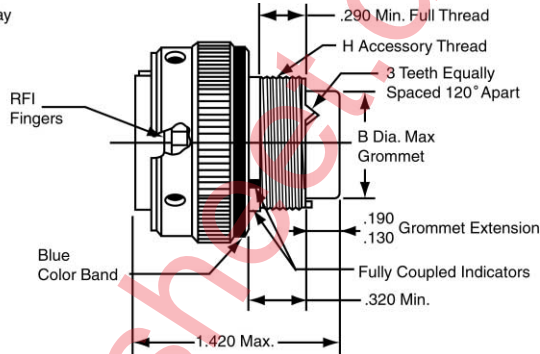

Miniature Cylindrical MIL-C-26482, Series 2

MS3476 straight plug

MS3475 straight plug with RFI grounding fingers

**Plug Shell,
Bayonet Coupling**
Military No. MS3476
Amphenol/Matrix No. MB16

**Plug Shell, RFI Grounding,
Bayonet Coupling**
Military No. MS3475
Amphenol/Matrix No. MB18

To complete order number see how to order, page 14.

Shell Size	A Dia. Max.	B Dia. Max.	H Accessory Thread Class 2A
8	.782	.305	.5000-20 UNF
10	.926	.405	.6250-24 UNEF
12	1.043	.531	.7500-20 UNEF
14	1.183	.665	.8750-20 UNEF
16	1.305	.790	1.0000-20 UNEF
18	1.391	.869	1.0625-18 UNEF
20	1.531	.994	1.1875-18 UNEF
22	1.656	1.119	1.3125-18 UNEF
24	1.777	1.244	1.4375-18 UNEF