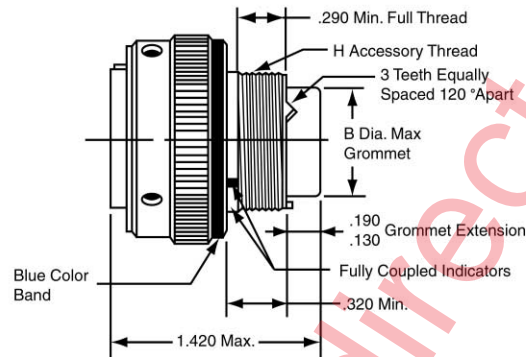

Miniature Cylindrical MIL-C-26482, Series 2

MS3476 straight plug

MS3475 straight plug with RFI grounding fingers

**Plug Shell,
Bayonet Coupling**
Military No. MS3476
Amphenol/Matrix No. MB16

**Plug Shell, RFI Grounding,
Bayonet Coupling**
Military No. MS3475
Amphenol/Matrix No. MB18

To complete order number see how to order, page 14.

Shell Size	A Dia. Max.	B Dia. Max.	H Accessory Thread Class 2A
8	.782	.305	.5000-20 UNF
10	.926	.405	.6250-24 UNEF
12	1.043	.531	.7500-20 UNEF
14	1.183	.665	.8750-20 UNEF
16	1.305	.790	1.0000-20 UNEF
18	1.391	.869	1.0625-18 UNEF
20	1.531	.994	1.1875-18 UNEF
22	1.656	1.119	1.3125-18 UNEF
24	1.777	1.244	1.4375-18 UNEF