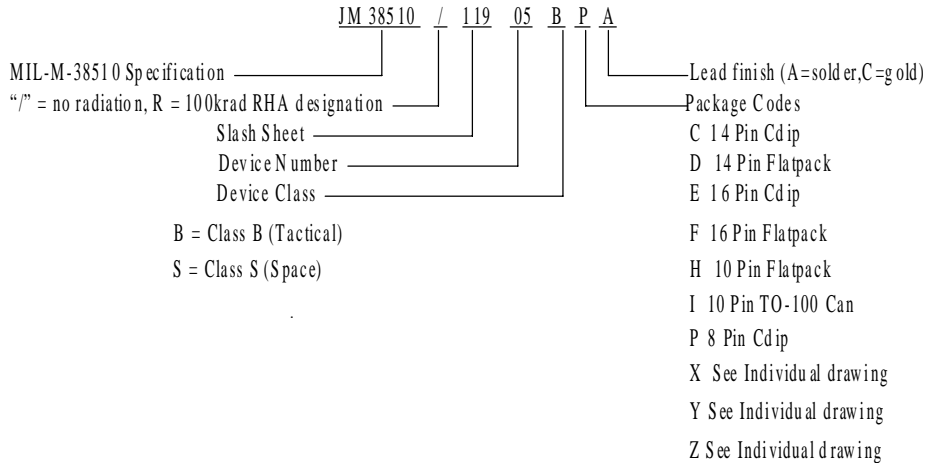

May-99

Part Numbering Guides

JAN PRODUCT

STANDARD MICROCIRCUIT DRAWING

NATIONAL'S CASE OUTLINE/PACKAGE DESIGNATORS

- | | |
|-----------------------|------------------------------------|
| A = 14 LEAD FLAT | J = 24 LEAD DIP |
| B = 14 LEAD FLAT | K = 24 LEAD FLAT |
| C = 14 LEAD DIP | L = 24 LEAD DIP |
| D = 14 LEAD FLAT | P = 8 LEAD DIP |
| E = 16 LEAD DIP | Q = 40 LEAD DIP |
| F = 16 LEAD FLAT | R = 20 LEAD DIP |
| G = 8 LEAD CAN | S = 20 LEAD FLAT |
| H = 10 LEAD FLAT | 2 = 20 OR 24 TERMINAL LCC |
| I = 10 OR 12 LEAD CAN | 3 = 28,44,52,68 OR 84 TERMINAL LCC |