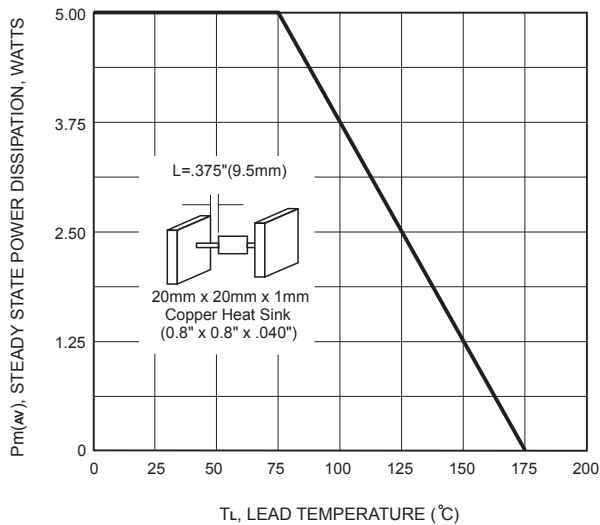

## DEVICES FOR BIPOLAR APPLICATIONS

1. For Bidirectional use C or CA Suffix for types 1.5KE6.8 thru 1.5KE440.
2. Electrical characteristics apply in both directions.

# RATING AND CHARACTERISTIC CURVES (1.5KE SERIES)

FIG.1-PEAK PULSE POWER DERATING CURVE

FIG.2-PULSE DERATING CURVE

FIG.3-PULSE WAVE FORM

FIG.4-TYPICAL JUNCTION CAPACITANCE

FIG.5-STEADY STATE POWER DERATING CURVE