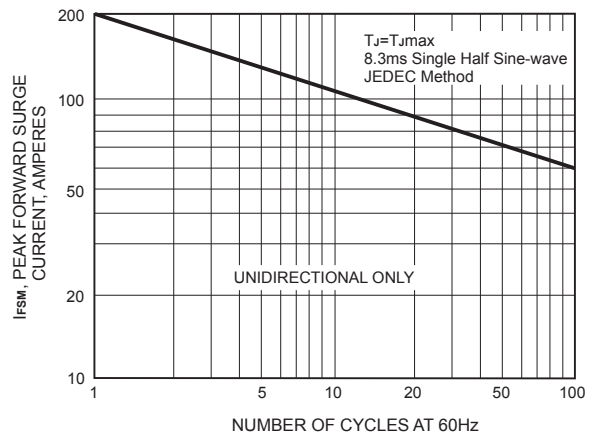

FIG.6-MAXIMUM NON-REPETITIVE PEAK FORWARD SURGE CURRENT, UNIDIRECTIONAL