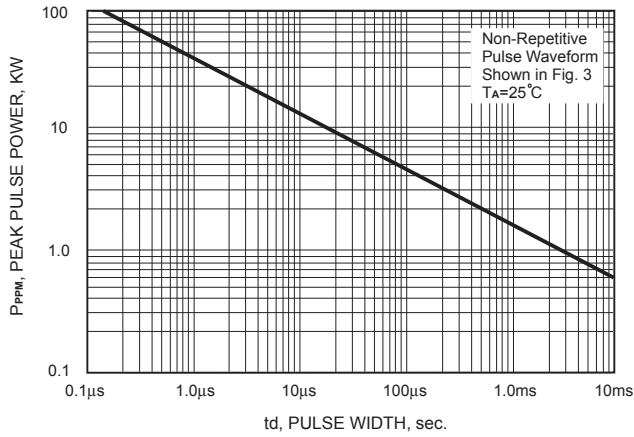

# RATING AND CHARACTERISTIC CURVES (1.5KE SERIES)

FIG.1-PEAK PULSE POWER DERATING CURVE

FIG.2-PULSE DERATING CURVE

FIG.3-PULSE WAVE FORM

FIG.4-TYPICAL JUNCTION CAPACITANCE

FIG.5-STEADY STATE POWER DERATING CURVE