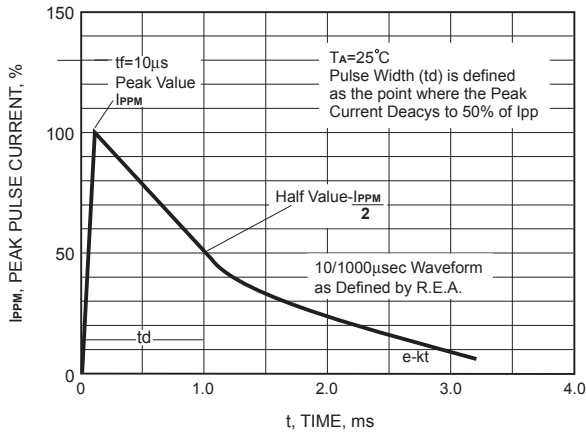

# RATING AND CHARACTERISTIC CURVES (1.5KE SERIES)

FIG.1-PEAK PULSE POWER DERATING CURVE

FIG.2-PULSE DERATING CURVE

FIG.3-PULSE WAVE FORM

FIG.4-TYPICAL JUNCTION CAPACITANCE

FIG.5-STEADY STATE POWER DERATING CURVE