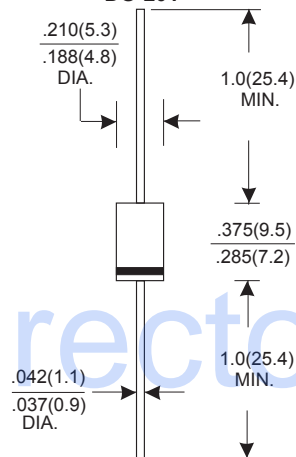

## MECHANICAL DATA

- \* Case: Molded plastic
- \* Epoxy: UL 94V-0 rate flame retardant
- \* Lead: Axial leads, solderable per MIL-STD-202, method 208 guaranteed
- \* Polarity: Color band denotes cathode end
- \* Mounting position: Any
- \* Weight: 1.20 grams

## VOLTAGE RANGE

6.8 to 440 Volts

1500 Watts Peak Power

5.0 Watts Steady State

DO-201

Dimensions in inches and (millimeters)

### NOTES:

1. Non-repetitive current pulse per Fig. 3 and derated above  $T_A=25^\circ C$  per Fig. 2.
2. Mounted on Copper Pad area of  $0.8" \times 0.8"$  ( $20mm \times 20mm$ ) per Fig.5.
3. 8.3ms single half sine-wave, duty cycle = 4 pulses per minute maximum.