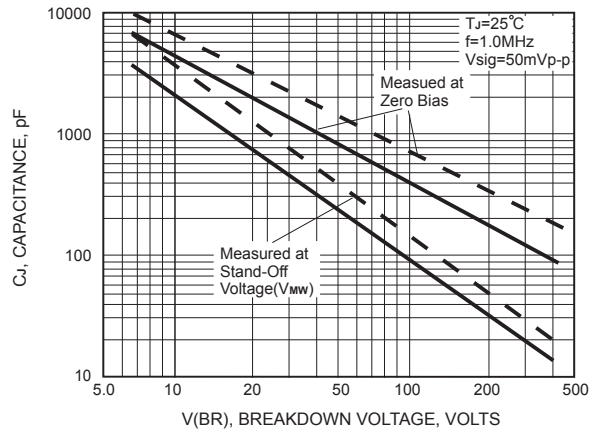

# RATING AND CHARACTERISTIC CURVES (1.5KE SERIES)

FIG.1-PEAK PULSE POWER DERATING CURVE

FIG.2-PULSE DERATING CURVE

FIG.3-PULSE WAVE FORM

FIG.4-TYPICAL JUNCTION CAPACITANCE

FIG.5-STEADY STATE POWER DERATING CURVE