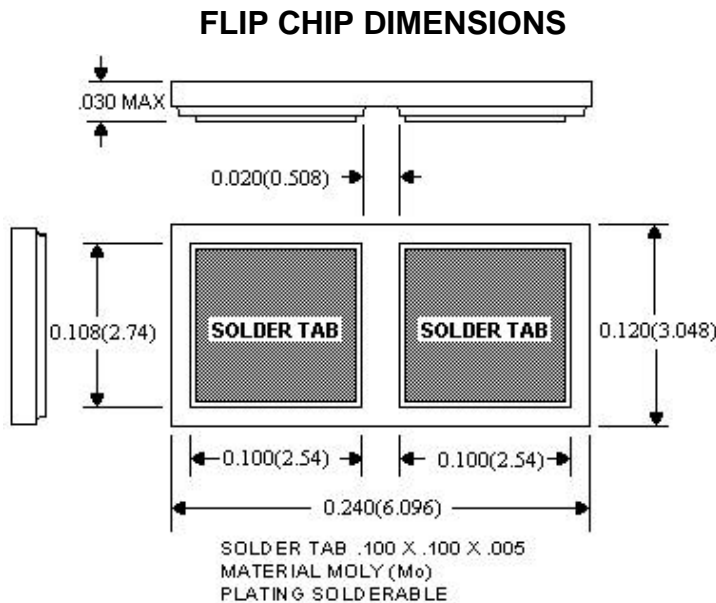

MAXIMUM RATINGS MECHANICAL

- Max Junction Temperature: 175°C
- Storage Temperature: -55°C to +175°C
- Flip Chip Peak Pulse Power: 1500 Watts (10/1000 μ s)
- Maximum non-repetitive peak power 1500 Watts (10/1000 μ s)
- Total continuous power dissipation @ $T_{lead} = 75^\circ C$ 2.5 W
- Turn-on time (theoretical) unidirectional 1×10^{-12}
- Turn-on time (theoretical) bidirectional 1×10^{-9}

MECHANICAL

- Weight: 0.3 grams (approximate)
- Cathode mark on top side
- Metallization Cr - Ag - Au (Both Sides)

PACKAGING

- Waffle package
- 50 pieces per pack (STANDARD)

BIDIRECTIONAL ALL DIMENSIONS NOMINAL

PAD SIZE & CIRCUIT

UNIDIRECTIONAL ALL DIMENSIONS NOMINAL

FLIP CHIP DIMENSIONS

PEAK PULSE POWER Vs PULSE TIME

POWER DERATING

CHF1.5KE6.8 thru CHF1.5KE400CA

ELECTRICAL Characteristics @ 25°C Unless otherwise specified