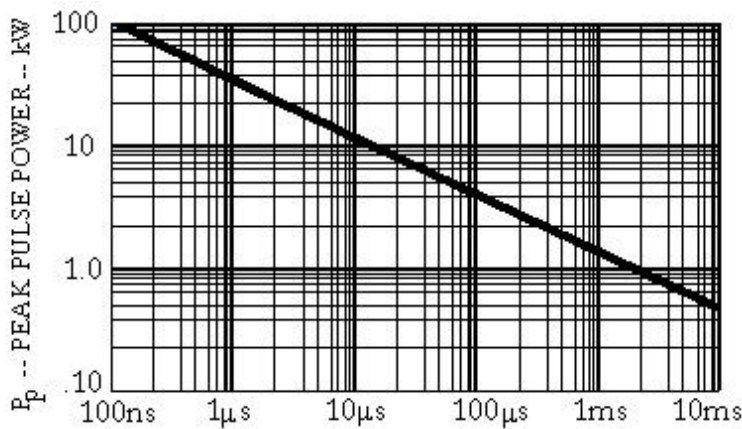

PAD SIZE & CIRCUIT

UNIDIRECTIONAL ALL DIMENSIONS NOMINAL

FLIP CHIP DIMENSIONS

PEAK PULSE POWER Vs PULSE TIME

POWER DERATING

CHF1.5KE6.8 thru CHF1.5KE400CA

ELECTRICAL Characteristics @ 25°C Unless otherwise specified