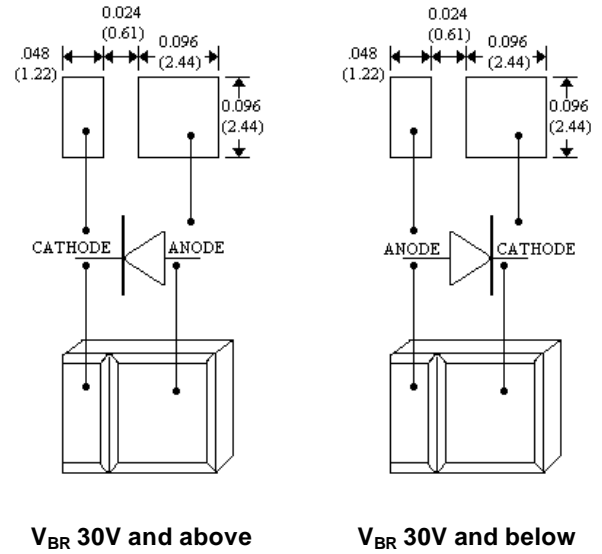

MAXIMUM RATINGS MECHANICAL

- Max Junction Temperature: 175°C
- Storage Temperature: -55°C to +175°C
- Flip Chip Peak Pulse Power: 1500 Watts (10/1000 μ s)
- Maximum non-repetitive peak power 1500 Watts (10/1000 μ s)
- Total continuous power dissipation @ $T_{lead} = 75^\circ C$ 2.5 W
- Turn-on time (theoretical) unidirectional 1×10^{-12}
- Turn-on time (theoretical) bidirectional 1×10^{-9}

MECHANICAL

- Weight: 0.3 grams (approximate)
- Cathode mark on top side
- Metallization Cr - Ag - Au (Both Sides)

PACKAGING

- Waffle package
- 50 pieces per pack (STANDARD)

BIDIRECTIONAL ALL DIMENSIONS NOMINAL

PAD SIZE & CIRCUIT

UNIDIRECTIONAL ALL DIMENSIONS NOMINAL

FLIP CHIP DIMENSIONS

PEAK PULSE POWER Vs PULSE TIME

POWER DERATING

CHF1.5KE6.8 thru CHF1.5KE400CA

ELECTRICAL Characteristics @ 25°C Unless otherwise specified