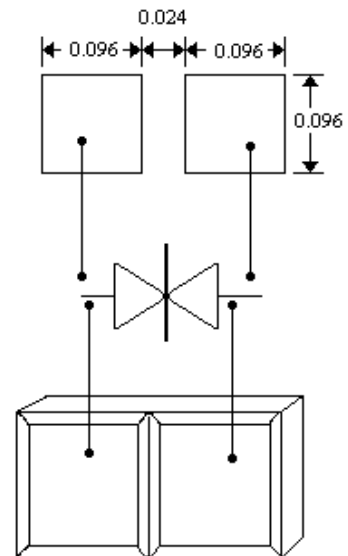

MAXIMUM RATINGS MECHANICAL

- Max Junction Temperature: 175°C
- Storage Temperature: -55°C to +175°C
- Flip Chip Peak Pulse Power: 1500 Watts (10/1000 μ s)
- Maximum non-repetitive peak power 1500 Watts (10/1000 μ s)
- Total continuous power dissipation @ $T_{lead} = 75^\circ C$ 2.5 W
- Turn-on time (theoretical) unidirectional 1×10^{-12}
- Turn-on time (theoretical) bidirectional 1×10^{-9}

MECHANICAL

- Weight: 0.3 grams (approximate)
- Cathode mark on top side
- Metallization Cr - Ag - Au (Both Sides)

PACKAGING

- Waffle package
- 50 pieces per pack (STANDARD)

BIDIRECTIONAL ALL DIMENSIONS NOMINAL

PAD SIZE & CIRCUIT

UNIDIRECTIONAL ALL DIMENSIONS NOMINAL

FLIP CHIP DIMENSIONS

PEAK PULSE POWER Vs PULSE TIME

POWER DERATING

CHF1.5KE6.8 thru CHF1.5KE400CA

ELECTRICAL Characteristics @ 25°C Unless otherwise specified