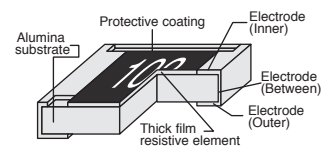

PANASONIC Thick Film Chip Resistors

Panasonic

RoHS Compliant This page of product is RoHS compliant.

ERJ SERIES - THICK FILM RESISTORS (CONT.)

Features:

- Small size and lightweight
- High reliability: Metal glaze thick film resistive element and three layers of electrodes
- Suitable for both reflow and flow soldering

For quantities greater than listed, call for quote.